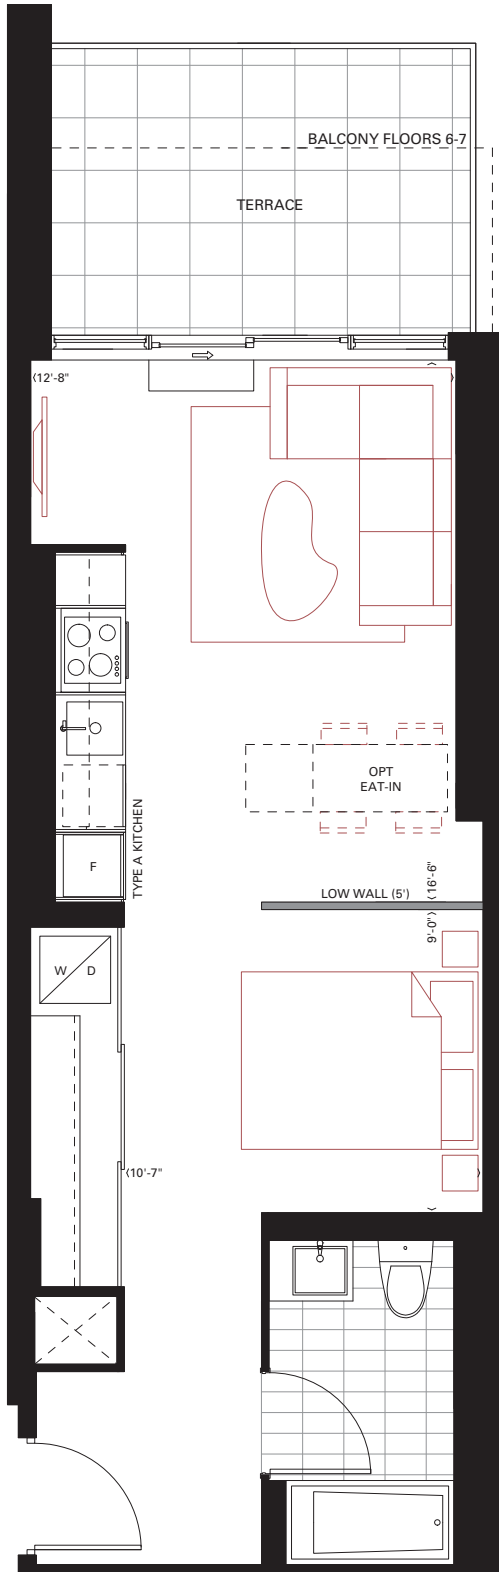

A2

Junior 1 Bedroom
537 sq.ft.
 110 sq.ft. Terrace (L5)
 73 sq.ft. Balcony

7TH FLOOR

6TH FLOOR

5TH FLOOR

Furniture not included. Actual floor area may differ from stated floor area; see APS for details. Keyplans are for location only. Suite numbering and balcony locations may change between floors. Floorplans may be mirrored in building. All prices, sizes and specifications are subject to change without notice. E.&O.E