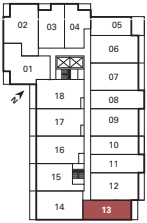

A2

Junior 1 Bedroom
537 sq.ft.
 110 sq.ft. Terrace (L5)
 73 sq.ft. Balcony

7TH FLOOR

6TH FLOOR

5TH FLOOR

Furniture not included. Actual floor area may differ from stated floor area; see APS for details. Keyplans are for location only. Suite numbering and balcony locations may change between floors. Floorplans may be mirrored in building. All prices, sizes and specifications are subject to change without notice. E.&O.E