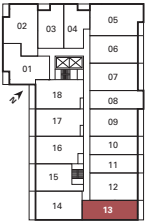

A4

Junior 1 Bedroom
607 sq.ft.
 56 sq.ft. Balcony

4TH FLOOR

3RD FLOOR

2ND FLOOR

Furniture not included. Actual floor area may differ from stated floor area; see APS for details. Keyplans are for location only. Suite numbering and balcony locations may change between floors. Floorplans may be mirrored in building. All prices, sizes and specifications are subject to change without notice. E.&O.E