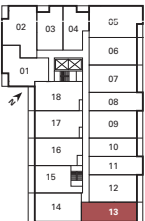

A4

Junior 1 Bedroom
607 sq.ft.
 56 sq.ft. Balcony

4TH FLOOR

3RD FLOOR

2ND FLOOR

Furniture not included. Actual floor area may differ from stated floor area; see APS for details. Keyplans are for location only. Suite numbering and balcony locations may change between floors. Floorplans may be mirrored in building. All prices, sizes and specifications are subject to change without notice. E.&O.E