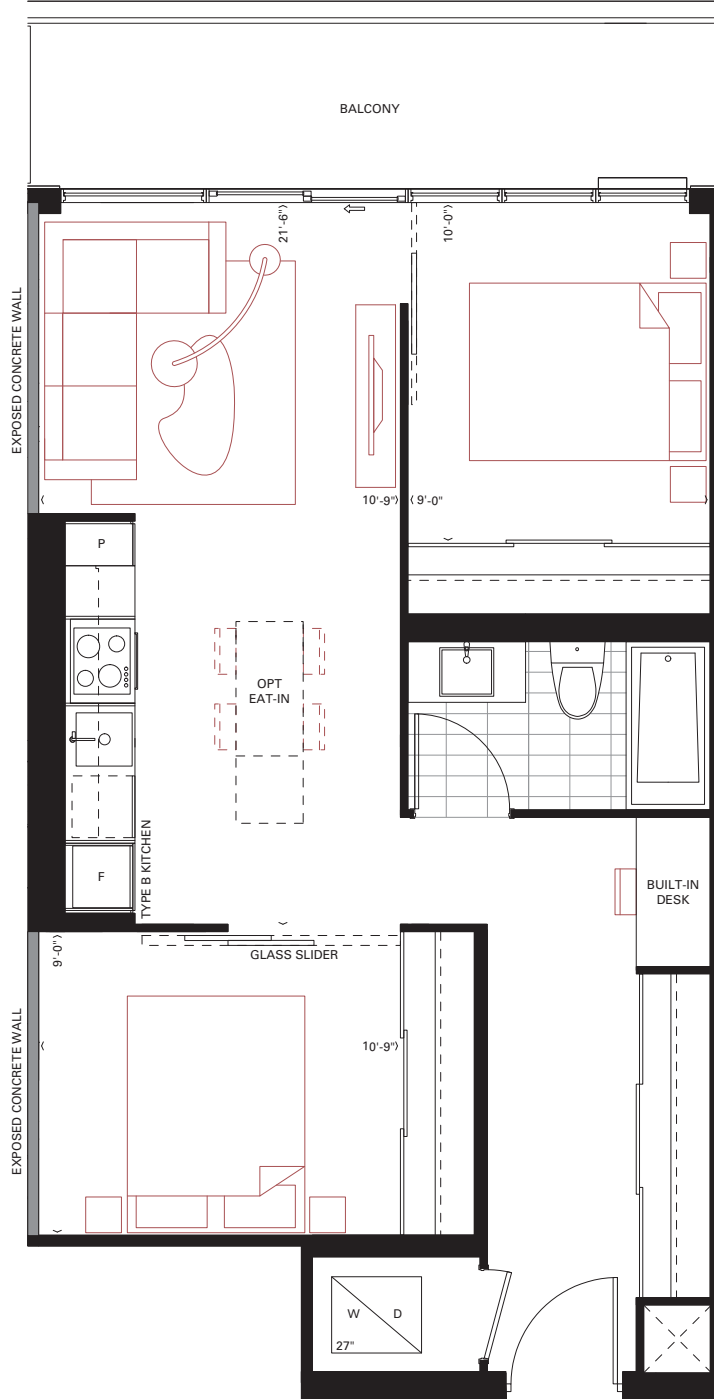

# D1a

2 Bedroom  
717 sq.ft.  
115 sq.ft. Balcony

Furniture not included. Actual floor area may differ from stated floor area; see APS for details. Keyplans are for location only. Suite numbering and balcony locations may change between floors. Floorplans may be mirrored in building. All prices, sizes and specifications are subject to change without notice. E.&O.E