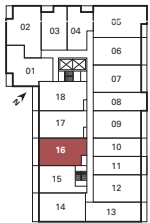

# D1a

2 Bedroom  
717 sq.ft.  
115 sq.ft. Balcony

Furniture not included. Actual floor area may differ from stated floor area; see APS for details. Keyplans are for location only. Suite numbering and balcony locations may change between floors. Floorplans may be mirrored in building. All prices, sizes and specifications are subject to change without notice. E.&O.E