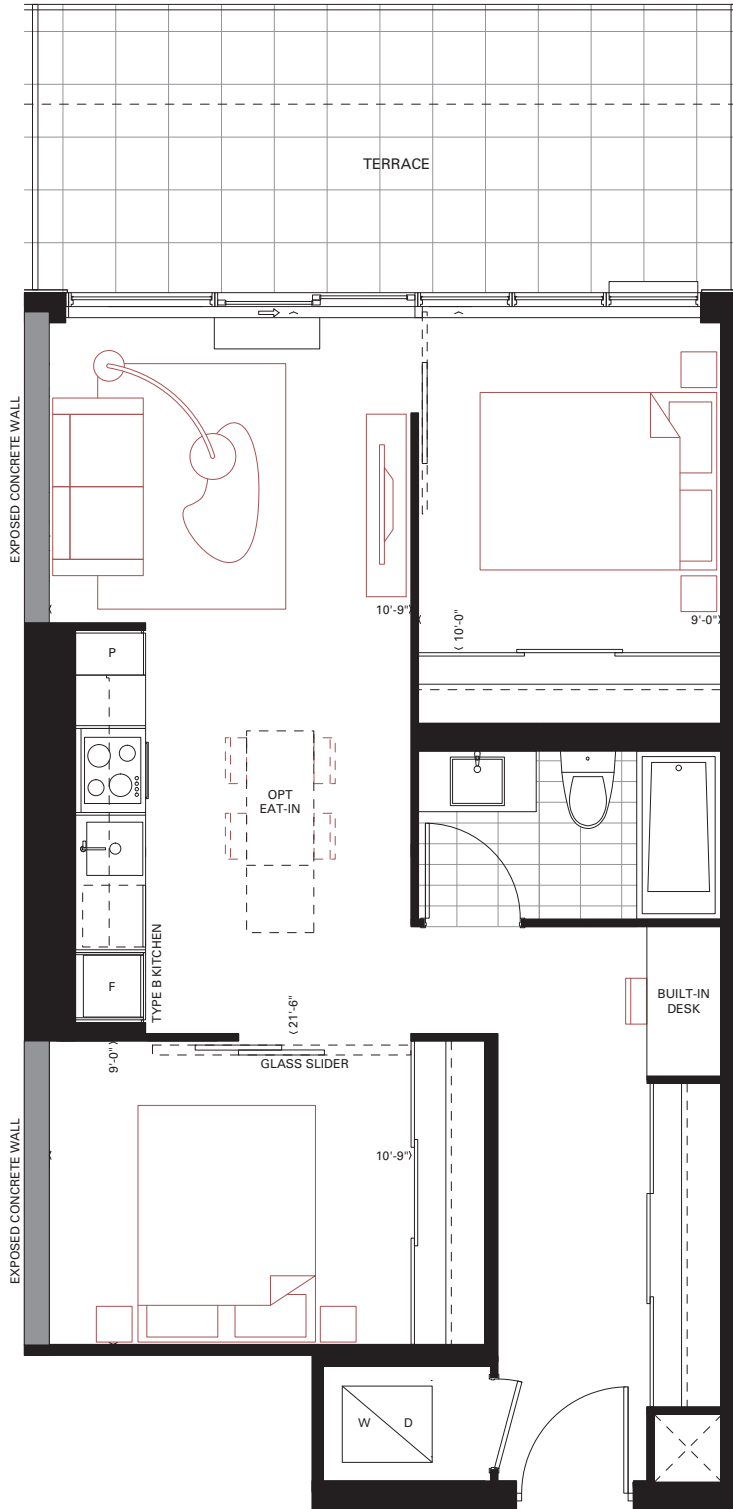

# D1aT

2 Bedroom  
717 sq.ft.  
175 sq.ft. Terrace

2ND FLOOR

Furniture not included. Actual floor area may differ from stated floor area; see APS for details. Keyplans are for location only. Suite numbering and balcony locations may change between floors. Floorplans may be mirrored in building. All prices, sizes and specifications are subject to change without notice. E.&O.E