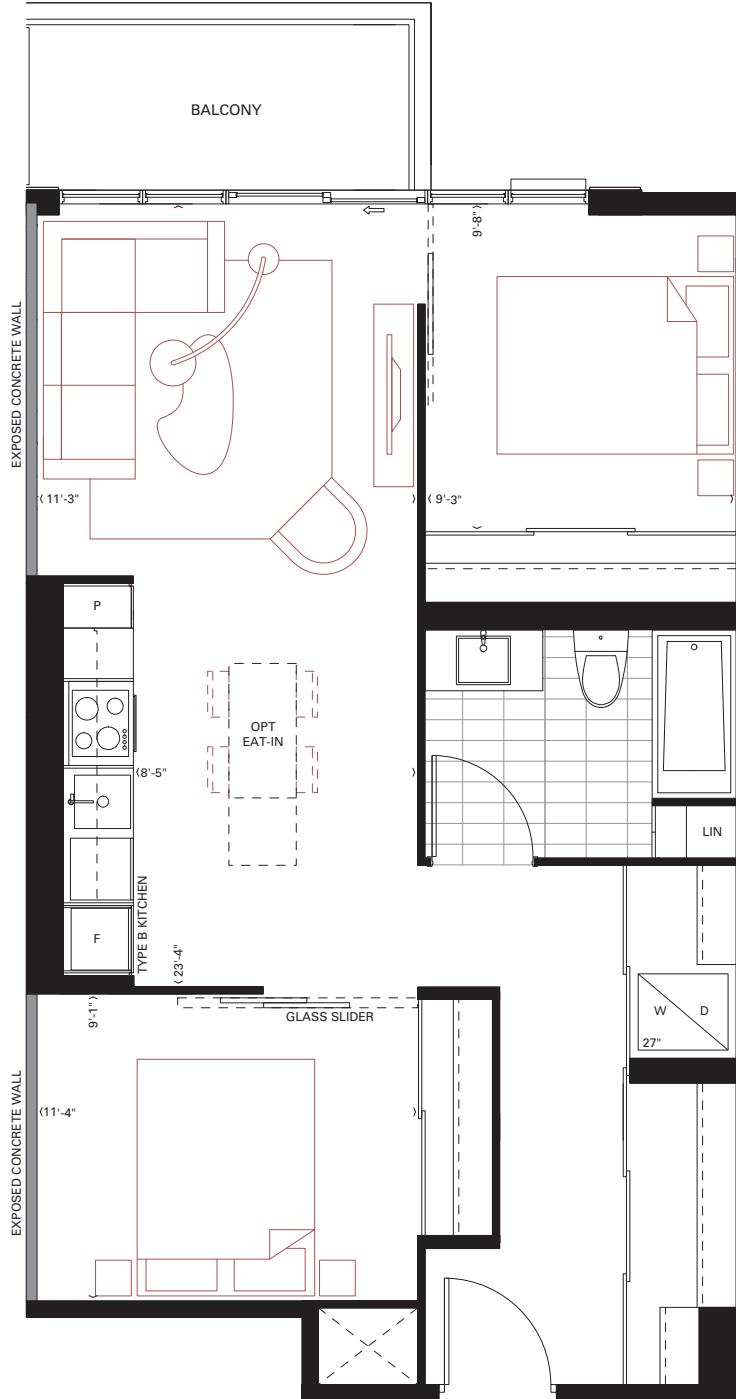

D3

2 Bedroom
760 sq.ft.
67 sq.ft. Balcony

Furniture not included. Actual floor area may differ from stated floor area; see APS for details. Keyplans are for location only. Suite numbering and balcony locations may change between floors. Floorplans may be mirrored in building. All prices, sizes and specifications are subject to change without notice. E.&O.E