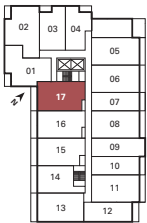

D3

2 Bedroom
760 sq.ft.
67 sq.ft. Balcony

Furniture not included. Actual floor area may differ from stated floor area; see APS for details. Keyplans are for location only. Suite numbering and balcony locations may change between floors. Floorplans may be mirrored in building. All prices, sizes and specifications are subject to change without notice. E.&O.E