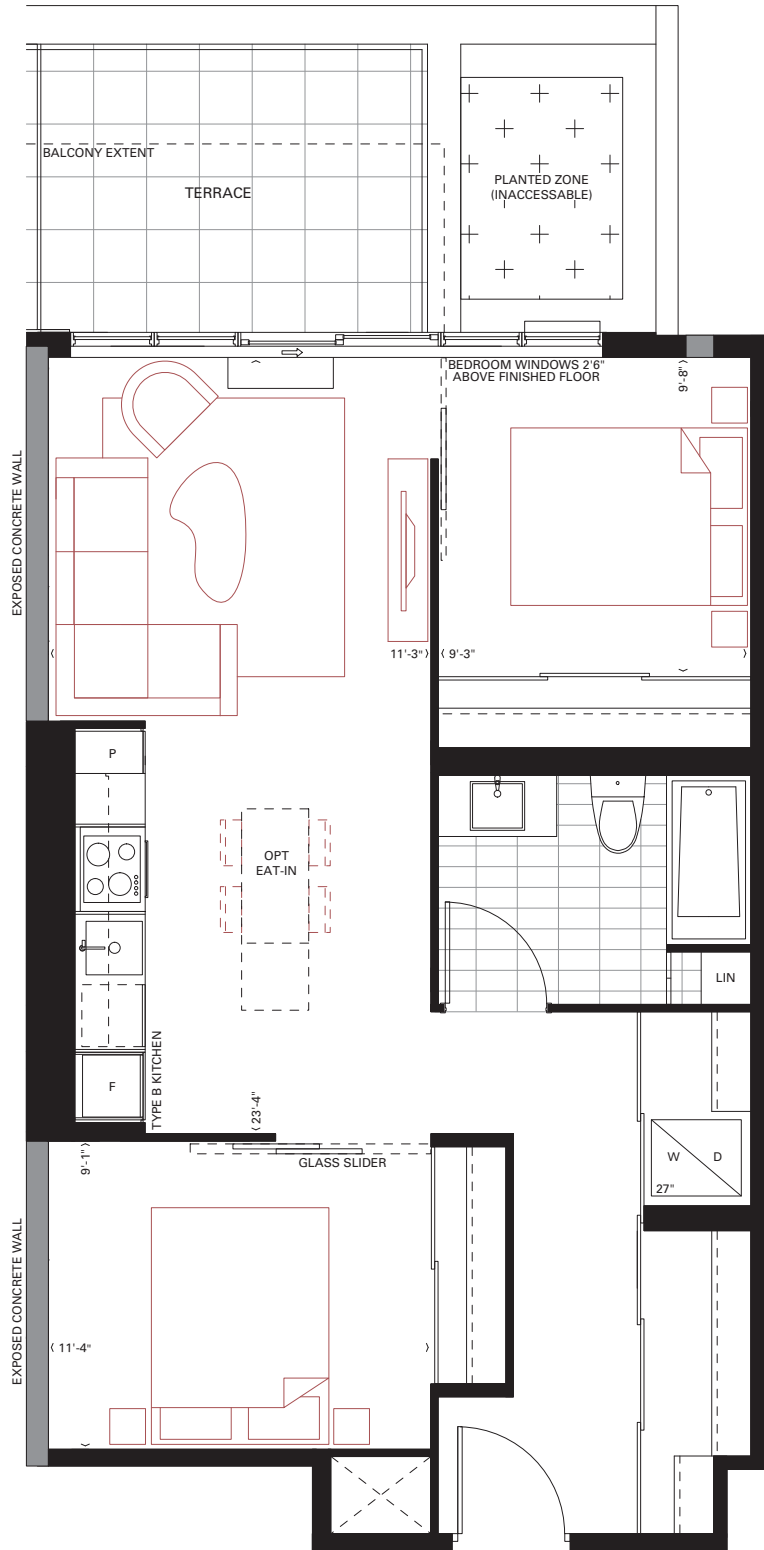

D3T

2 Bedroom
760 sq.ft.
98 sq.ft. Terrace

2ND FLOOR

Furniture not included. Actual floor area may differ from stated floor area; see APS for details. Keyplans are for location only. Suite numbering and balcony locations may change between floors. Floorplans may be mirrored in building. All prices, sizes and specifications are subject to change without notice. E.&O.E