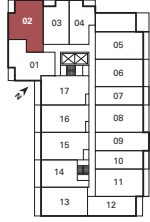

E2

2 Bedroom

863 sq.ft.

36 sq.ft. Balcony (L2, L4)

50 sq.ft. Balcony (L3, L5, L6, L7)

Furniture not included. Actual floor area may differ from stated floor area; see APS for details. Keyplans are for location only. Suite numbering and balcony locations may change between floors. Floorplans may be mirrored in building. All prices, sizes and specifications are subject to change without notice. E.&O.E