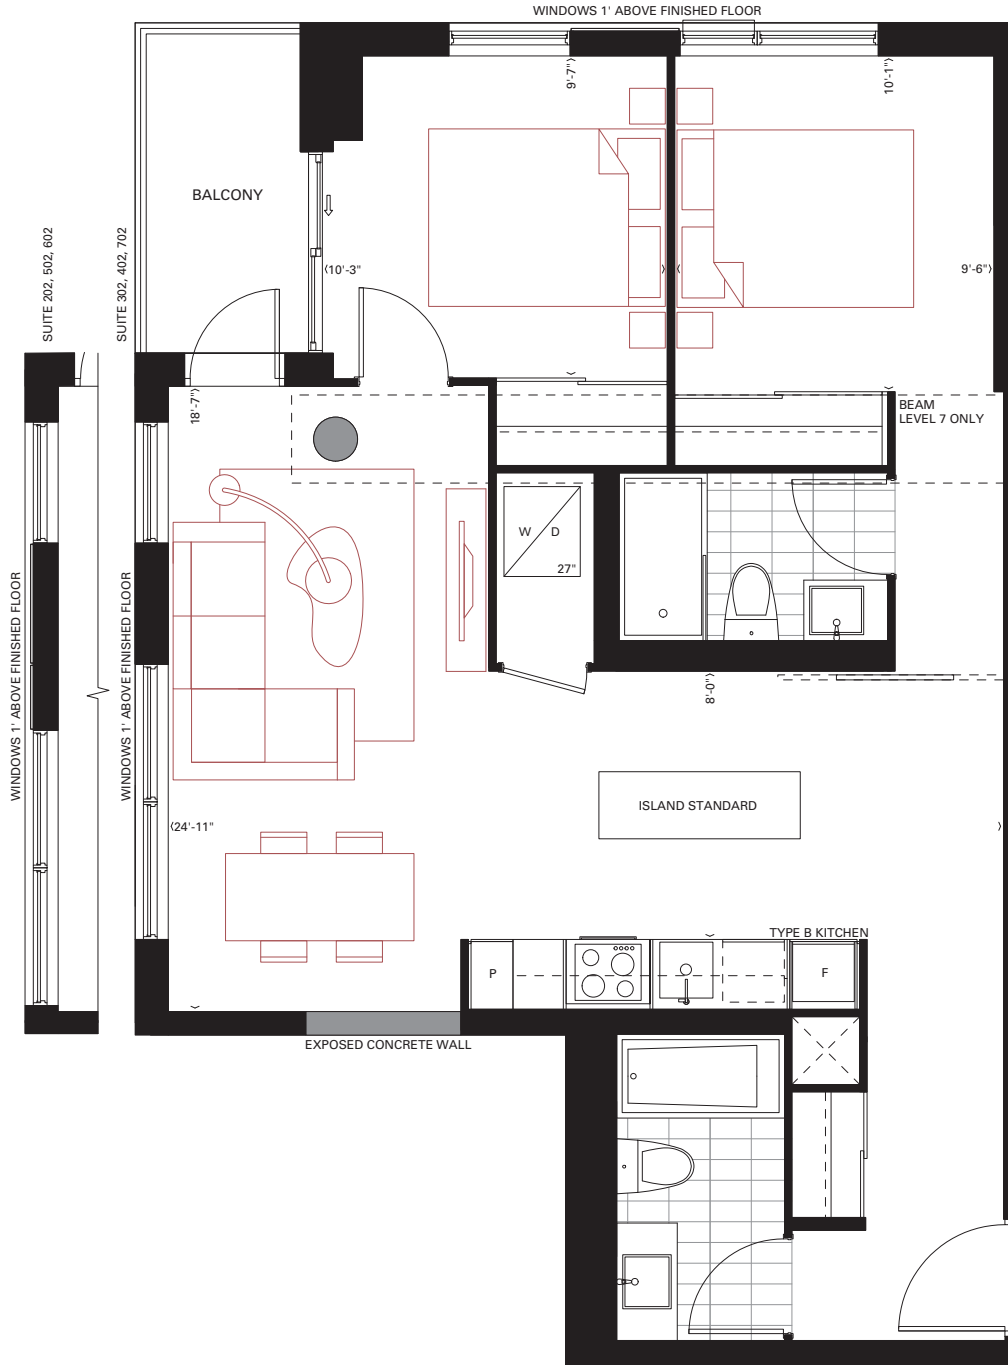

E2

2 Bedroom

863 sq.ft.

36 sq.ft. Balcony (L2, L4)

50 sq.ft. Balcony (L3, L5, L6, L7)

Furniture not included. Actual floor area may differ from stated floor area; see APS for details. Keyplans are for location only. Suite numbering and balcony locations may change between floors. Floorplans may be mirrored in building. All prices, sizes and specifications are subject to change without notice. E.&O.E