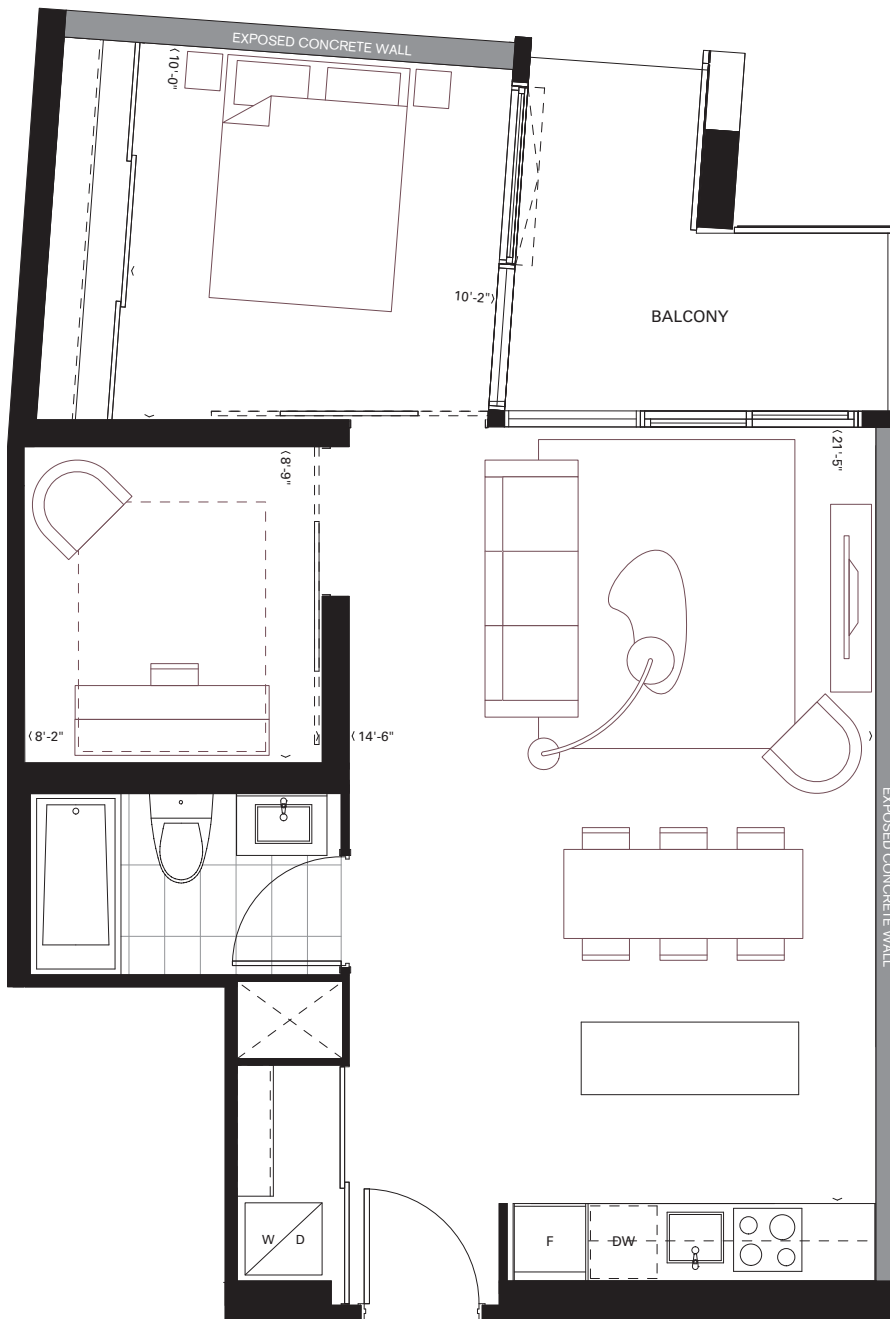

# B8

## 1 BEDROOM + DEN

705 sq.ft.

75 sq.ft. Balcony

Furniture not included. Actual floor area may differ from stated floor area; see APS for details. All prices, sizes and specifications are subject to change without notice. E.&O.E May 7, 2023.