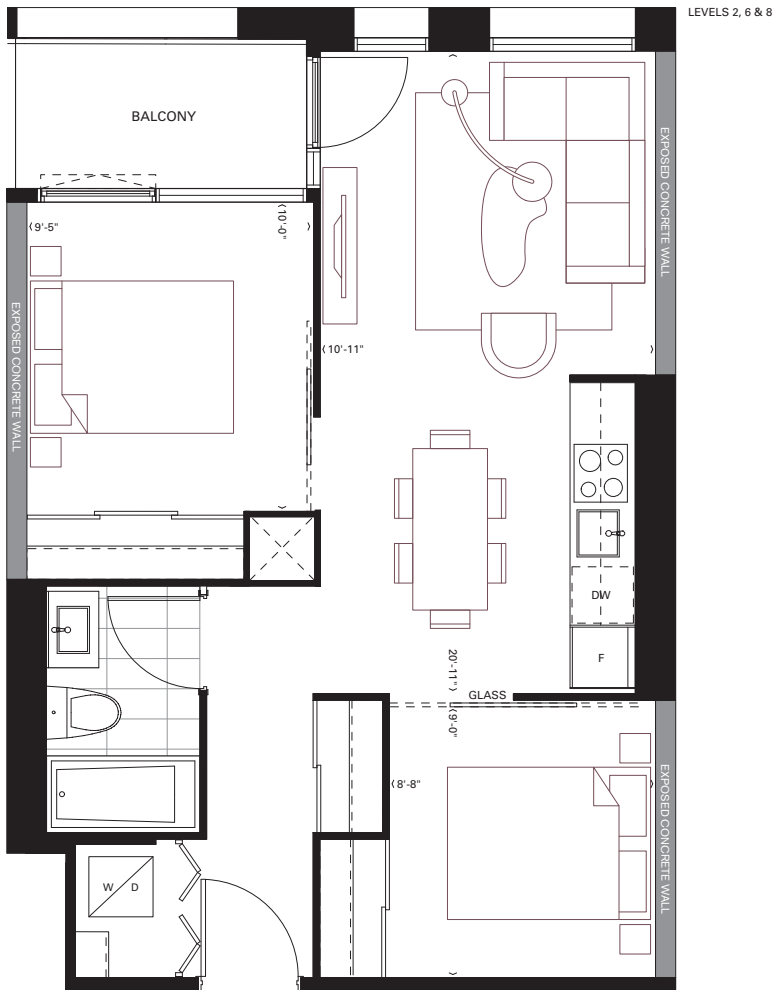

C1

2 BEDROOM

610 sq.ft.

50 sq.ft. Balcony

NAVY LANE

LEVELS 4 & 5

LEVELS 3, 7 & 9

LEVELS 2, 6 & 8

FLOOR 9

FLOORS 6-8

FLOORS 4-5

FLOORS 2-3