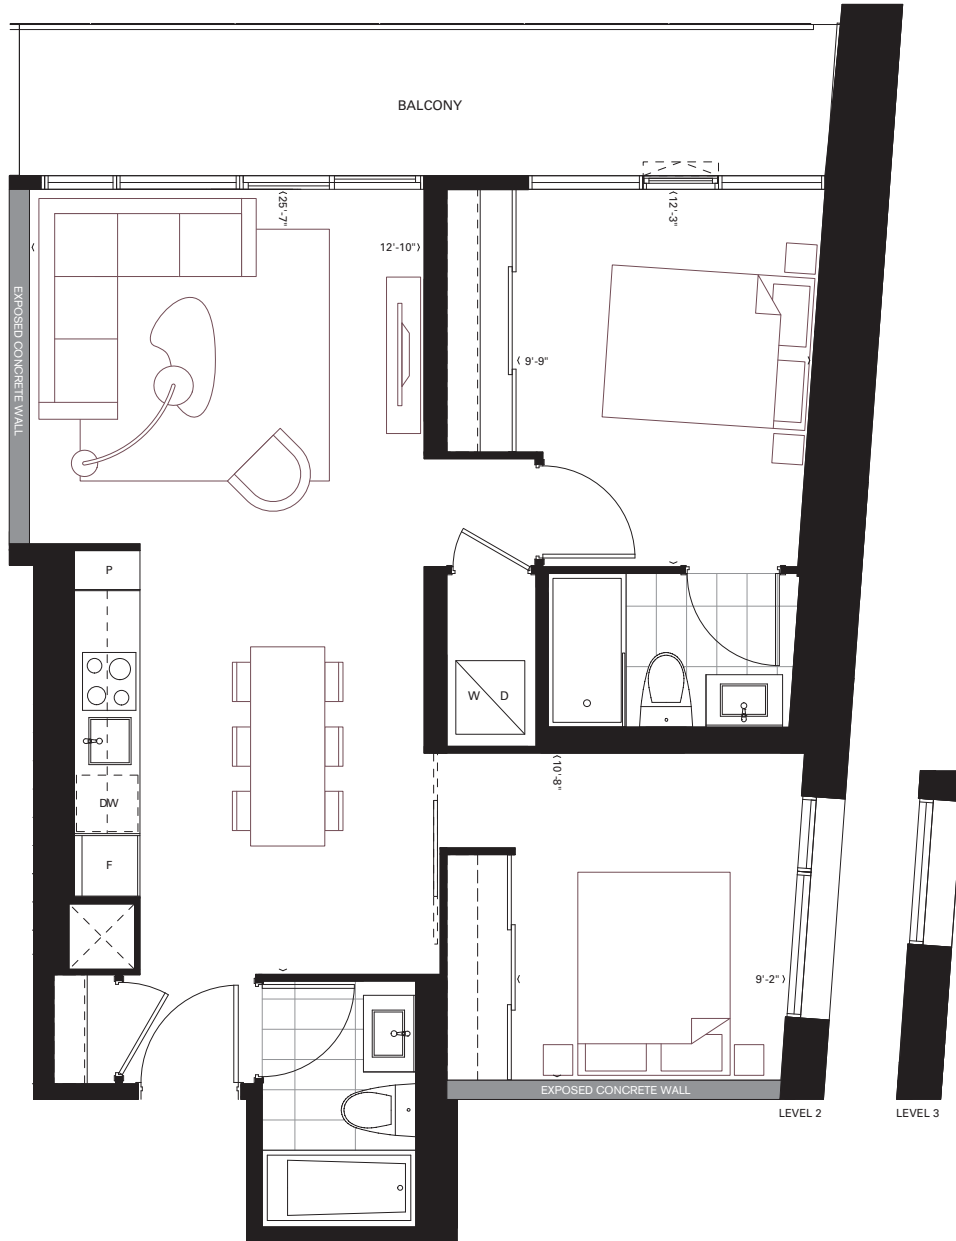

D3

2 BEDROOM

810 sq.ft.

130 sq.ft. Balcony

Furniture not included. Actual floor area may differ from stated floor area; see APS for details. All prices, sizes and specifications are subject to change without notice. E.&O.E May 7, 2023.