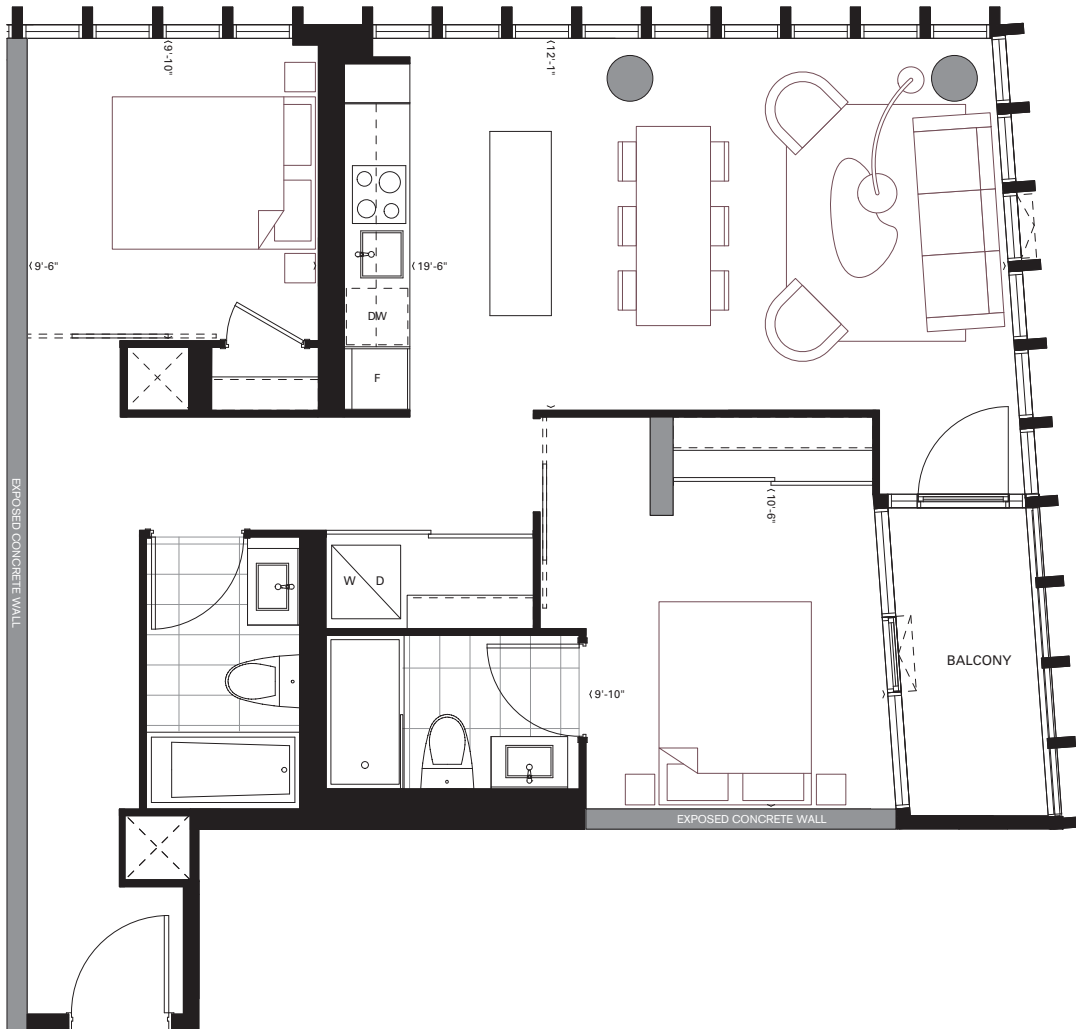

D4

2 BEDROOM

845 sq.ft.

45 sq.ft. Balcony

NAVY LANE

Furniture not included. Actual floor area may differ from stated floor area; see APS for details. All prices, sizes and specifications are subject to change without notice. E.&O.E May 7, 2023.