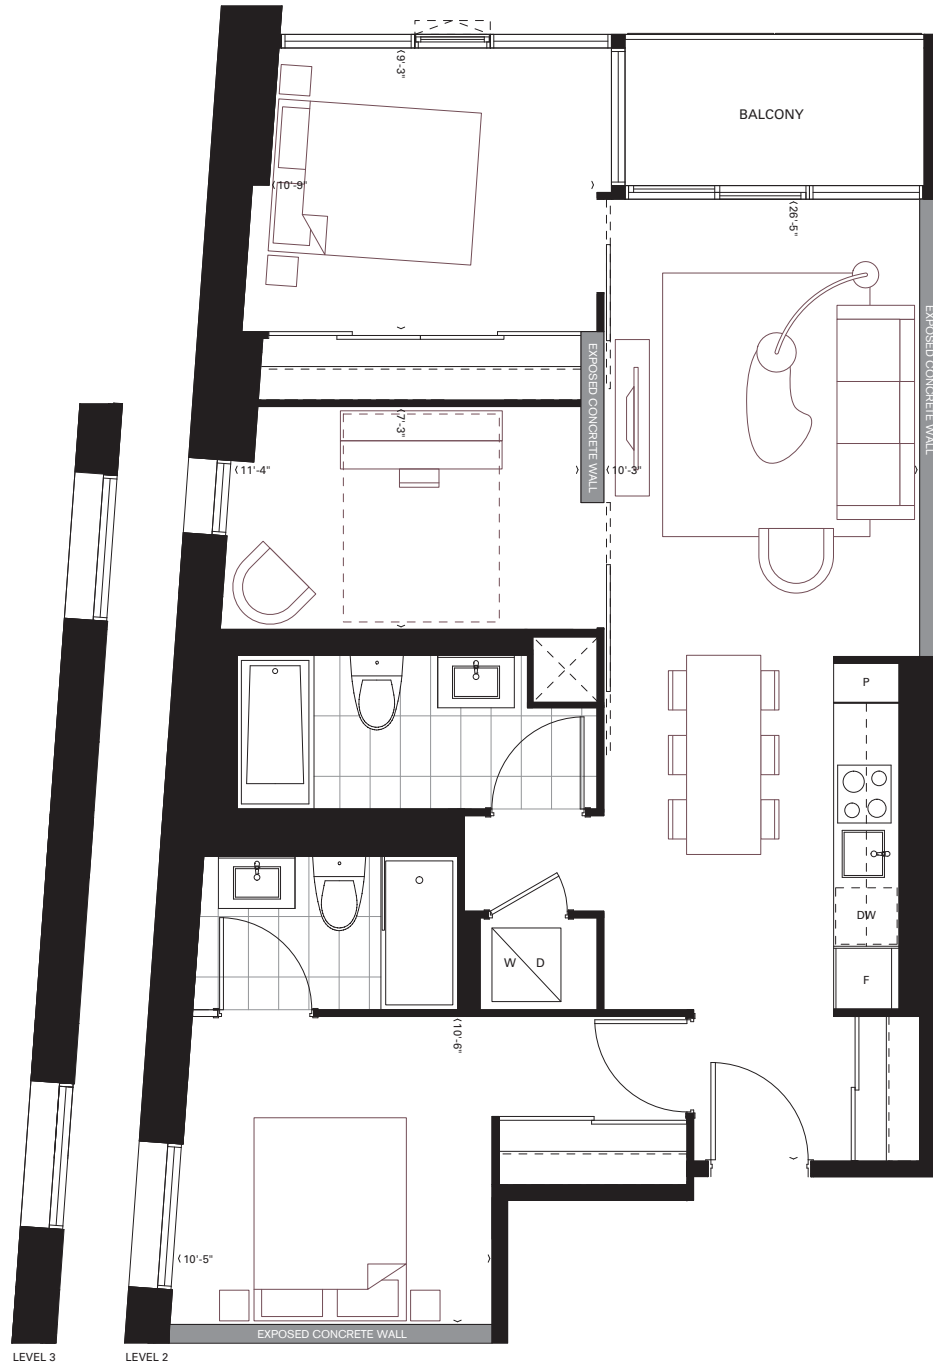

E1

2 BEDROOM + DEN

890 sq.ft.

45 sq.ft. Balcony

Furniture not included. Actual floor area may differ from stated floor area; see APS for details. All prices, sizes and specifications are subject to change without notice. E.&O.E May 7, 2023.

FLOORS 2-3