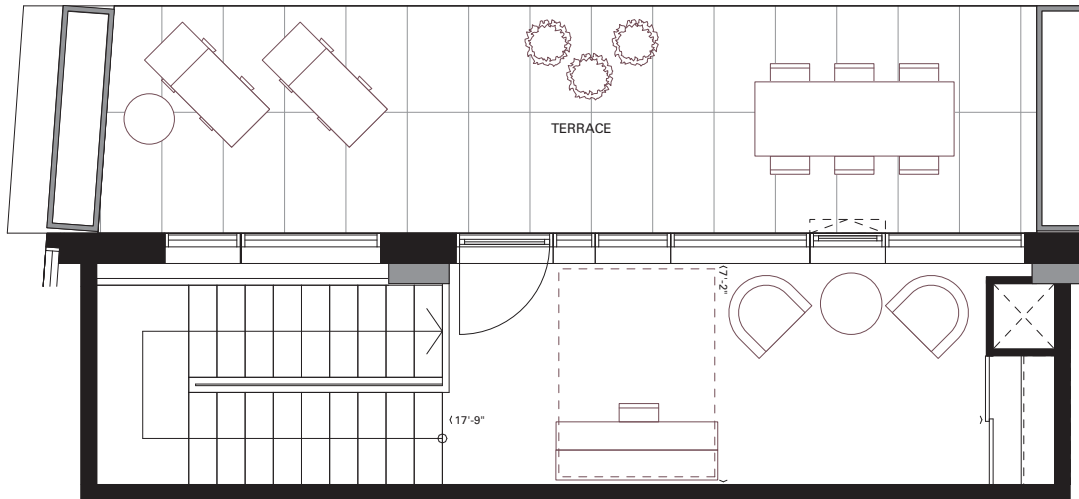

# PH01

**3 BEDROOM**

1570 sq.ft.

225 sq.ft. Terrace + 110 sq.ft Balconies

**LOWER**

FLOOR 10

FLOOR 9

Furniture not included. Actual floor area may differ from stated floor area; see APS for details. All prices, sizes and specifications are subject to change without notice. E.&O.E May 7, 2023.

# PH01

**3 BEDROOM**

1570 sq.ft.

225 sq.ft. Terrace + 110 sq.ft Balconies

**UPPER**

FLOOR 10

FLOOR 9

Furniture not included. Actual floor area may differ from stated floor area; see APS for details. All prices, sizes and specifications are subject to change without notice. E.&O.E May 7, 2023.