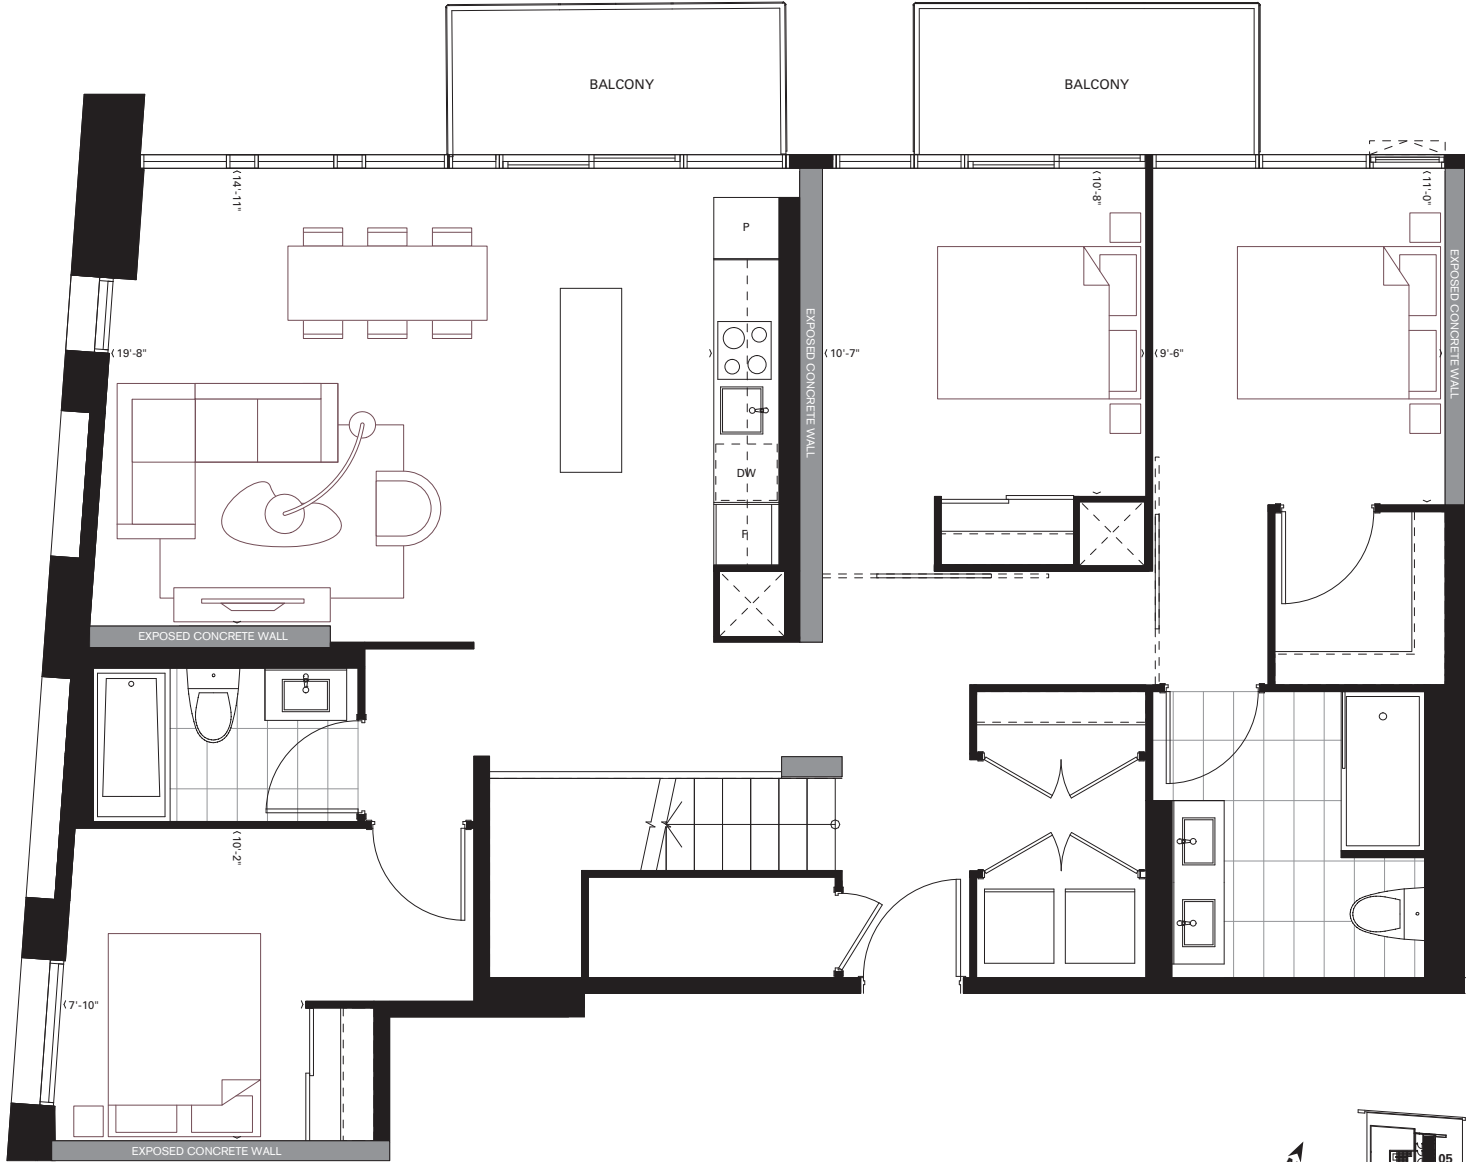

# PH01

**3 BEDROOM**

1570 sq.ft.

225 sq.ft. Terrace + 110 sq.ft Balconies

**LOWER**

FLOOR 10

FLOOR 9

Furniture not included. Actual floor area may differ from stated floor area; see APS for details. All prices, sizes and specifications are subject to change without notice. E.&O.E May 7, 2023.

# PH01

**3 BEDROOM**

1570 sq.ft.

225 sq.ft. Terrace + 110 sq.ft Balconies

**UPPER**

FLOOR 10

FLOOR 9

Furniture not included. Actual floor area may differ from stated floor area; see APS for details. All prices, sizes and specifications are subject to change without notice. E.&O.E May 7, 2023.