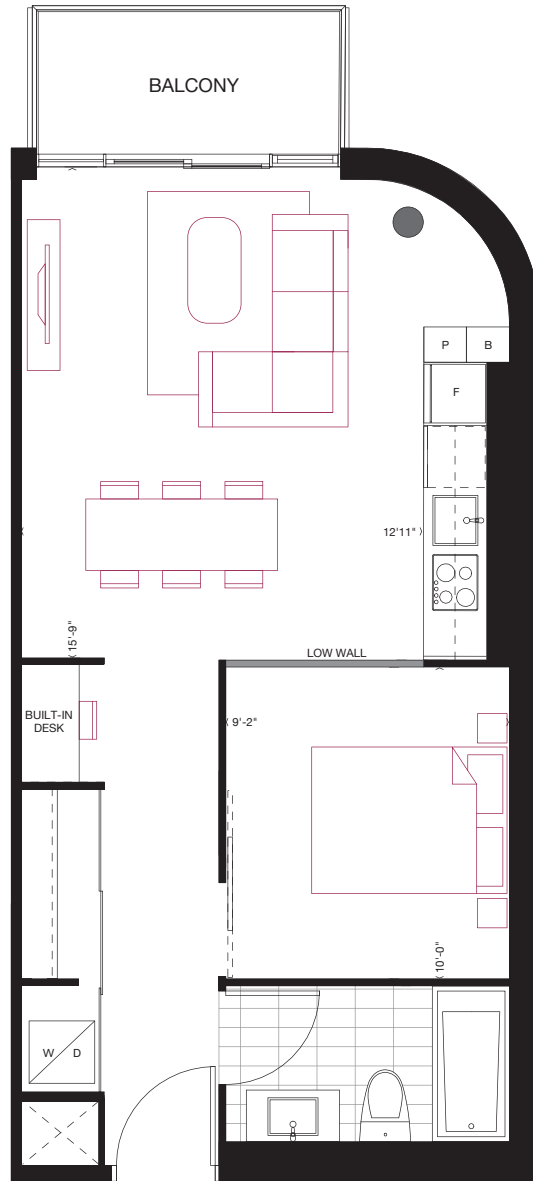

A5

1 BEDROOM
560 sq.ft.
45 sq.ft. Balcony

FLOORS 3-5 / FLOOR 3 SHOWN

Furniture not included. Actual floor area may differ from stated floor area; see APS for details. Keyplans are for location only. Suite numbering and balcony locations may change between floors. Floorplans may be mirrored in building. All prices, sizes and specifications are subject to change without notice. E.&O.E

reina