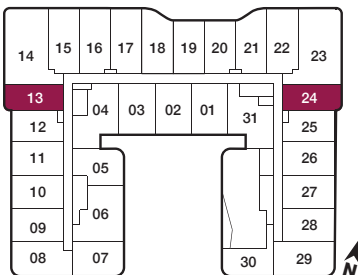

B3

1 BEDROOM + DEN
620 sq.ft.

FLOORS 2-7 / FLOOR 2 SHOWN

Furniture not included. Actual floor area may differ from stated floor area; see APS for details. Keyplans are for location only. Suite numbering and balcony locations may change between floors. Floorplans may be mirrored in building. All prices, sizes and specifications are subject to change without notice. E.&O.E

reina