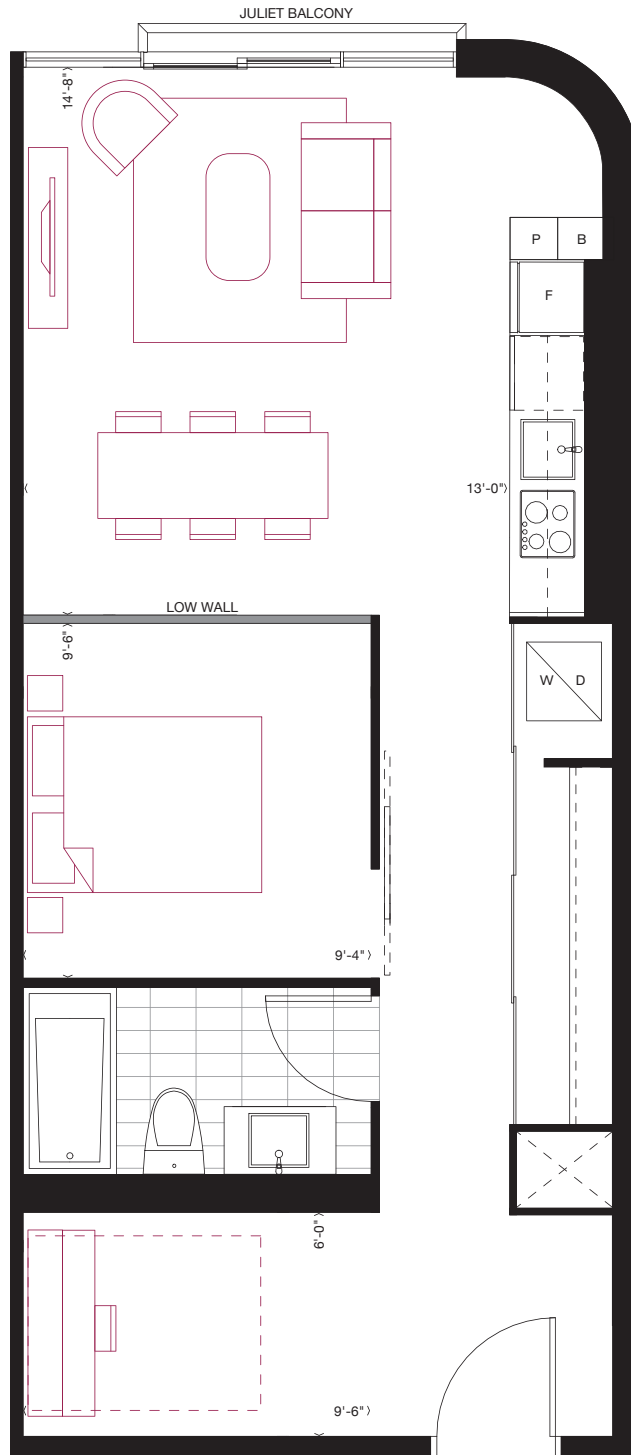

B3

1 BEDROOM + DEN
620 sq.ft.

FLOORS 2-7 / FLOOR 2 SHOWN

Furniture not included. Actual floor area may differ from stated floor area; see APS for details. Keyplans are for location only. Suite numbering and balcony locations may change between floors. Floorplans may be mirrored in building. All prices, sizes and specifications are subject to change without notice. E.&O.E

reina