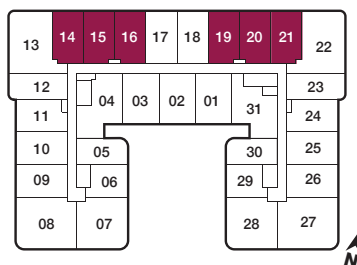

B5

1 BEDROOM + DEN
675 sq.ft.
 55 sq.ft. Balcony

BALCONY
 ALTERNATIVE
 315, 319, 321,
 414, 416, 420,
 513, 517, 519,
 612, 614, 618,
 712, 716, 718

NO BALCONY
 220

FLOOR 2

FLOORS 3-7 / FLOOR 3 SHOWN

Furniture not included. Actual floor area may differ from stated floor area; see APS for details. Keyplans are for location only. Suite numbering and balcony locations may change between floors. Floorplans may be mirrored in building. All prices, sizes and specifications are subject to change without notice. E.&O.E