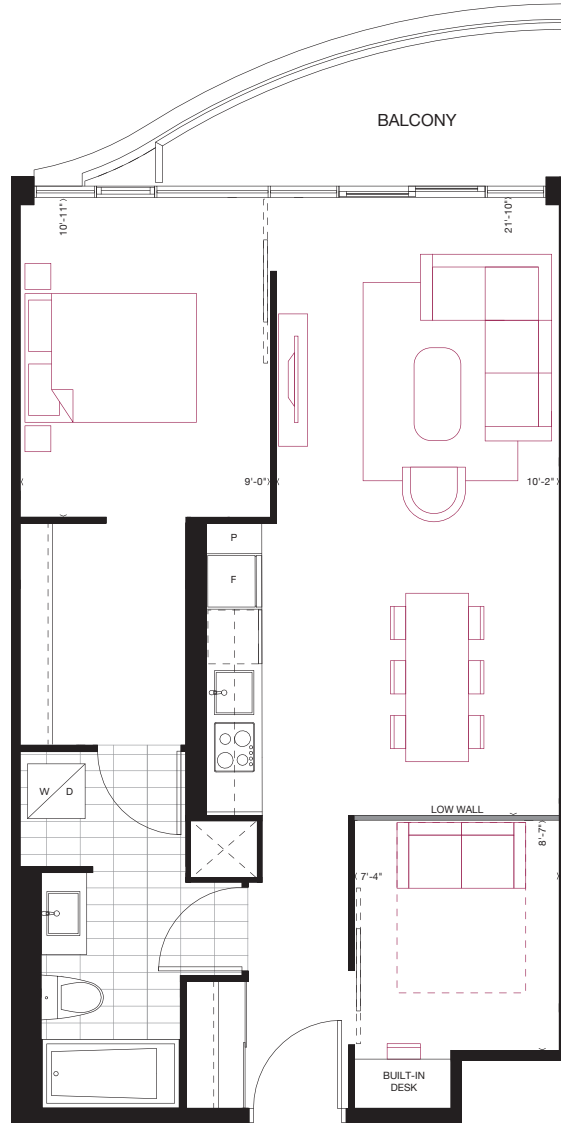

B5

1 BEDROOM + DEN
675 sq.ft.
 55 sq.ft. Balcony

BALCONY
 ALTERNATIVE
 315, 319, 321,
 414, 416, 420,
 513, 517, 519,
 612, 614, 618,
 712, 716, 718

NO BALCONY
 220

FLOOR 2

FLOORS 3-7 / FLOOR 3 SHOWN

Furniture not included. Actual floor area may differ from stated floor area; see APS for details. Keyplans are for location only. Suite numbering and balcony locations may change between floors. Floorplans may be mirrored in building. All prices, sizes and specifications are subject to change without notice. E.&O.E