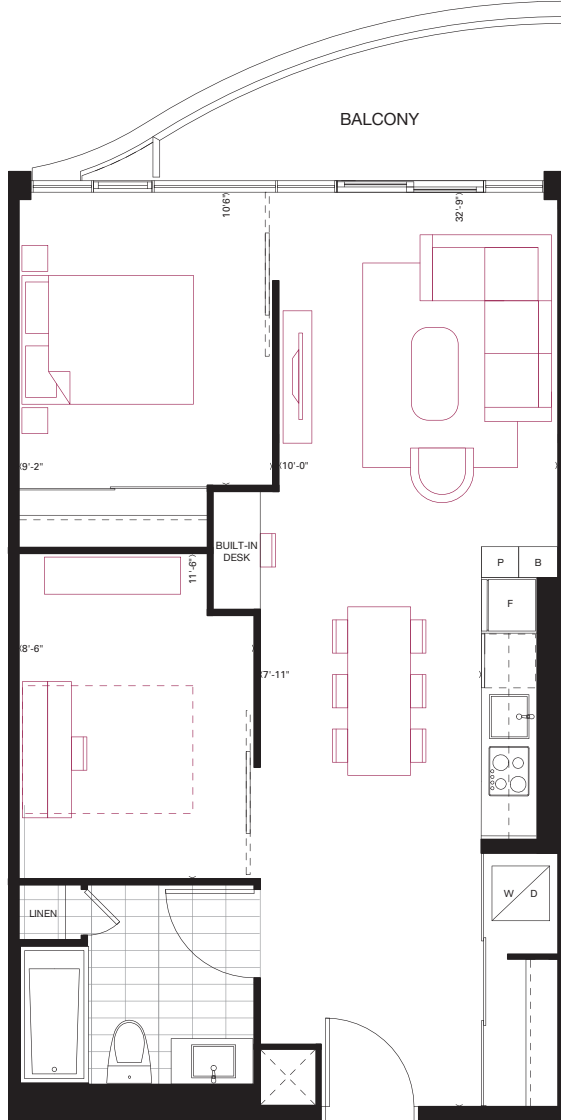

B6

1 BEDROOM + DEN
680 sq.ft.
 55 sq.ft. Balcony

BALCONY
 ALTERNATIVE
 218, 317, 418, 515,
 616, 714

NO BALCONY
 219

FLOORS 2-7 / FLOOR 2 SHOWN

Furniture not included. Actual floor area may differ from stated floor area; see APS for details. Keyplans are for location only. Suite numbering and balcony locations may change between floors. Floorplans may be mirrored in building. All prices, sizes and specifications are subject to change without notice. E.&O.E