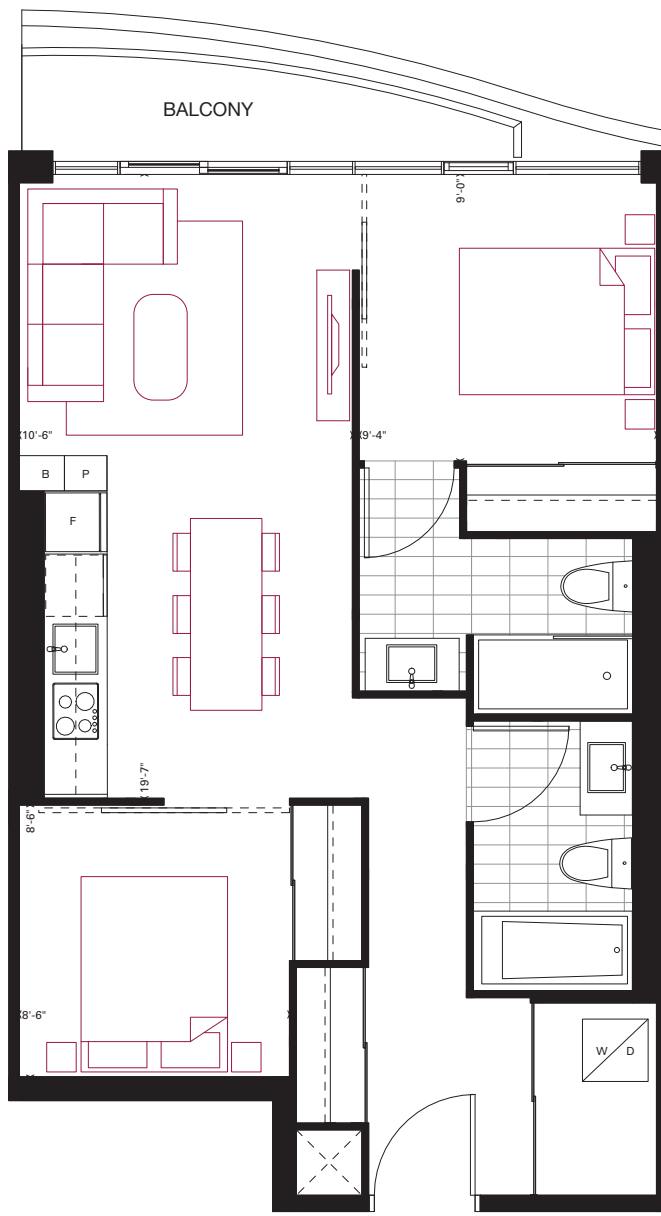

C1

2 BEDROOM
660 sq.ft.
 50 sq.ft. Balcony

BALCONY
 ALTERNATIVE
 311, 324, 509,
 522, 708, 721

FLOORS 2-7 / FLOOR 2 SHOWN

Furniture not included. Actual floor area may differ from stated floor area; see APS for details. Keyplans are for location only. Suite numbering and balcony locations may change between floors. Floorplans may be mirrored in building. All prices, sizes and specifications are subject to change without notice. E.&O.E