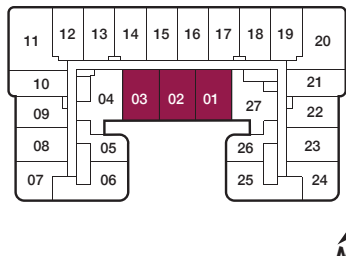

C11

2 BEDROOM
765 sq.ft.
 115 sq.ft. Balcony
 65 sq.ft. Balcony (Alternative)

BALCONY
 ALTERNATIVE
 303, 403, 503,
 601, 603, 702,
 704

NO BALCONY
 202, 203

FLOORS 2-5 / FLOOR 2 SHOWN

FLOOR 6-7 / FLOOR 6 SHOWN

Furniture not included. Actual floor area may differ from stated floor area; see APS for details. Keyplans are for location only. Suite numbering and balcony locations may change between floors. Floorplans may be mirrored in building. All prices, sizes and specifications are subject to change without notice. E.&O.E