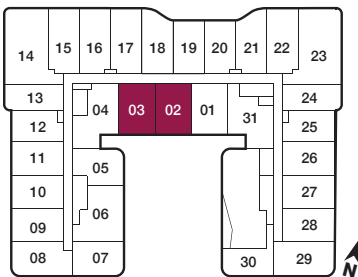

C11

2 BEDROOM
765 sq.ft.
 115 sq.ft. Balcony
 65 sq.ft. Balcony (Alternative)

BALCONY
 ALTERNATIVE
 303, 403, 503,
 601, 603, 702,
 704

NO BALCONY
 202, 203

FLOORS 2-5 / FLOOR 2 SHOWN

FLOOR 6-7 / FLOOR 6 SHOWN

Furniture not included. Actual floor area may differ from stated floor area; see APS for details. Keyplans are for location only. Suite numbering and balcony locations may change between floors. Floorplans may be mirrored in building. All prices, sizes and specifications are subject to change without notice. E.&O.E