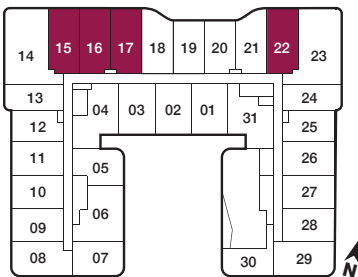

C12

2 BEDROOM
795 sq.ft.

FLOOR 2

Furniture not included. Actual floor area may differ from stated floor area; see APS for details. Keyplans are for location only. Suite numbering and balcony locations may change between floors. Floorplans may be mirrored in building. All prices, sizes and specifications are subject to change without notice. E.&O.E

reina