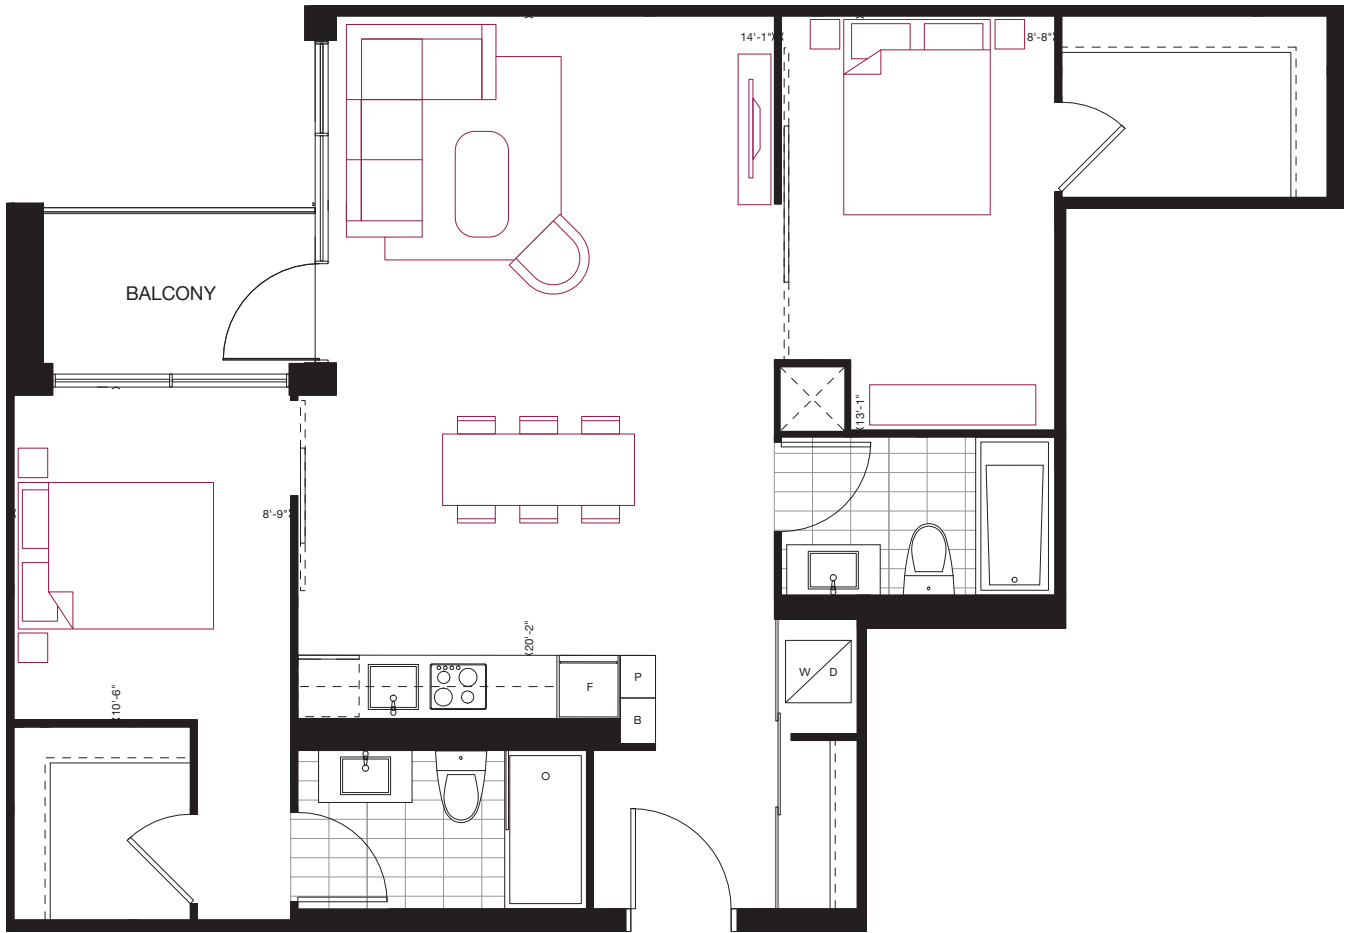

C20

2 BEDROOM
905 sq.ft.

FLOOR 2-5 / FLOOR 2 SHOWN

Furniture not included. Actual floor area may differ from stated floor area; see APS for details. Keyplans are for location only. Suite numbering and balcony locations may change between floors. Floorplans may be mirrored in building. All prices, sizes and specifications are subject to change without notice. E.&O.E

reina