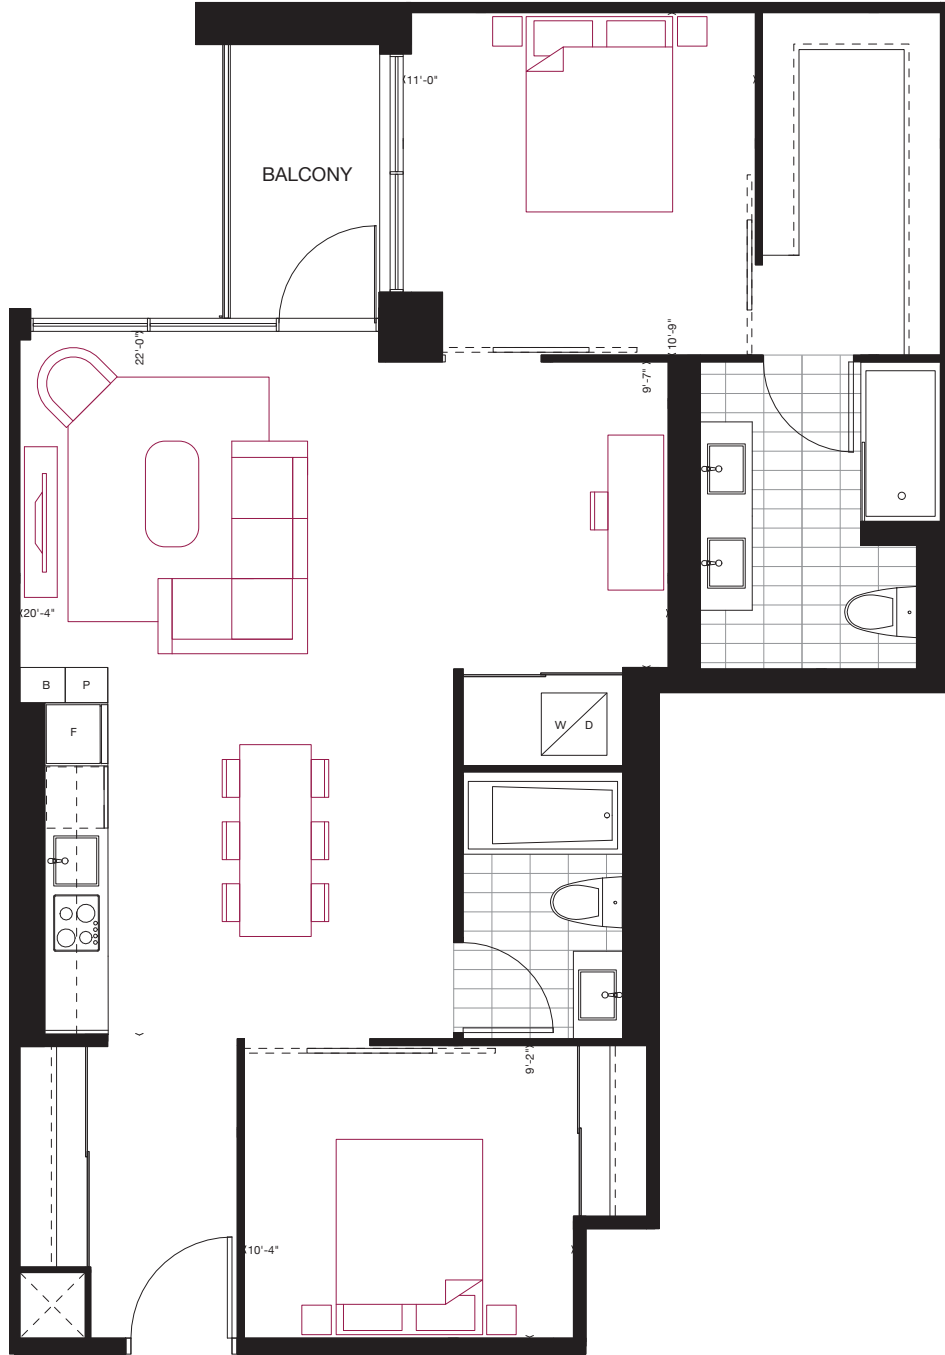

C23

2 BEDROOM
955 sq.ft.
45 sq.ft. Balcony

FLOORS 2-5 / FLOOR 2 SHOWN

Furniture not included. Actual floor area may differ from stated floor area; see APS for details. Keyplans are for location only. Suite numbering and balcony locations may change between floors. Floorplans may be mirrored in building. All prices, sizes and specifications are subject to change without notice. E.&O.E

reina