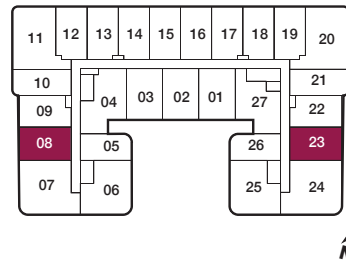

# C5

2 BEDROOM  
**710 sq.ft.**  
 50 sq.ft. Balcony

BALCONY  
 ALTERNATIVE  
 227, 210, 310,  
 325, 409, 426,  
 508, 523

FLOOR 2

FLOORS 3-4 / FLOOR 3 SHOWN

FLOORS 5-6 / FLOOR 5 SHOWN

Furniture not included. Actual floor area may differ from stated floor area; see APS for details. Keyplans are for location only. Suite numbering and balcony locations may change between floors. Floorplans may be mirrored in building. All prices, sizes and specifications are subject to change without notice. E.&O.E

reina