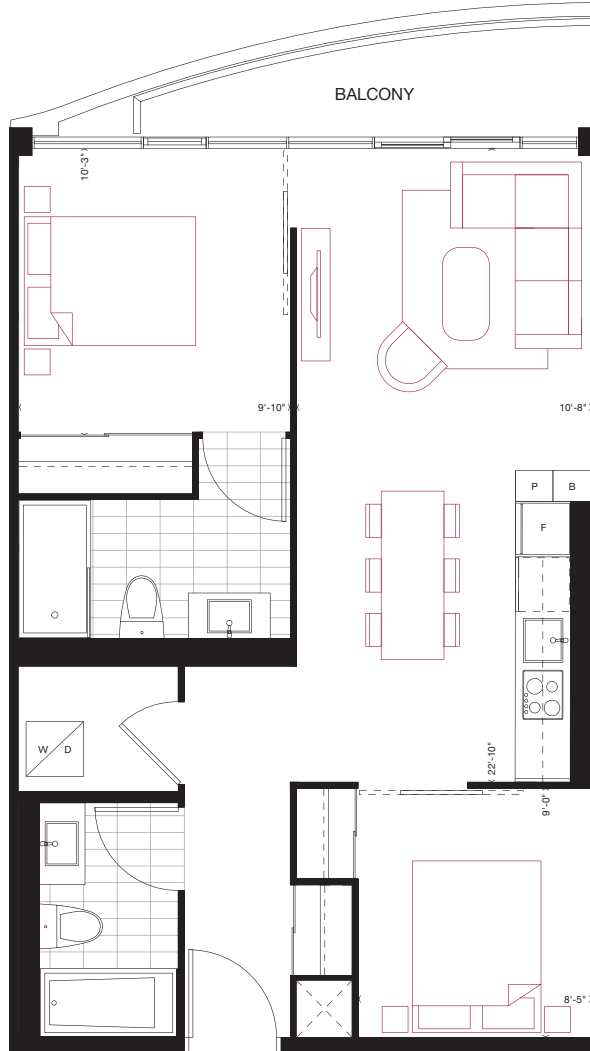

# C5

2 BEDROOM  
**710 sq.ft.**  
 50 sq.ft. Balcony

BALCONY  
 ALTERNATIVE  
 227, 210, 310,  
 325, 409, 426,  
 508, 523

FLOOR 2

FLOORS 3-4 / FLOOR 3 SHOWN

FLOORS 5-6 / FLOOR 5 SHOWN

Furniture not included. Actual floor area may differ from stated floor area; see APS for details. Keyplans are for location only. Suite numbering and balcony locations may change between floors. Floorplans may be mirrored in building. All prices, sizes and specifications are subject to change without notice. E.&O.E

reina