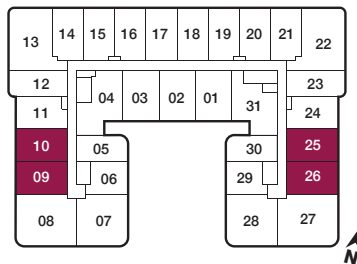

# C5

2 BEDROOM  
**710 sq.ft.**  
 50 sq.ft. Balcony

BALCONY  
 ALTERNATIVE  
 227, 210, 310,  
 325, 409, 426,  
 508, 523

FLOOR 2

FLOORS 3-4 / FLOOR 3 SHOWN

FLOORS 5-6 / FLOOR 5 SHOWN

Furniture not included. Actual floor area may differ from stated floor area; see APS for details. Keyplans are for location only. Suite numbering and balcony locations may change between floors. Floorplans may be mirrored in building. All prices, sizes and specifications are subject to change without notice. E.&O.E

reina