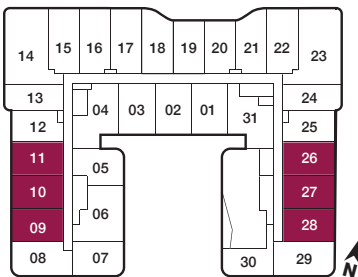

# C5

2 BEDROOM  
**710 sq.ft.**  
 50 sq.ft. Balcony

BALCONY  
 ALTERNATIVE  
 227, 210, 310,  
 325, 409, 426,  
 508, 523

FLOOR 2

FLOORS 3-4 / FLOOR 3 SHOWN

FLOORS 5-6 / FLOOR 5 SHOWN

Furniture not included. Actual floor area may differ from stated floor area; see APS for details. Keyplans are for location only. Suite numbering and balcony locations may change between floors. Floorplans may be mirrored in building. All prices, sizes and specifications are subject to change without notice. E.&O.E

reina