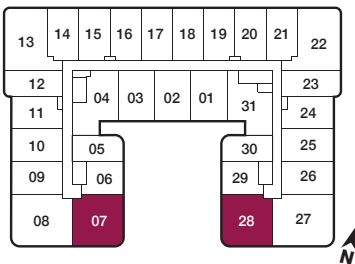

E2

3 BEDROOM
1,055 sq.ft.
270 sq.ft. Terrace + 30 sq.ft Balcony

FLOOR 3

Furniture not included. Actual floor area may differ from stated floor area; see APS for details. Keyplans are for location only. Suite numbering and balcony locations may change between floors. Floorplans may be mirrored in building. All prices, sizes and specifications are subject to change without notice. E.&O.E

reina