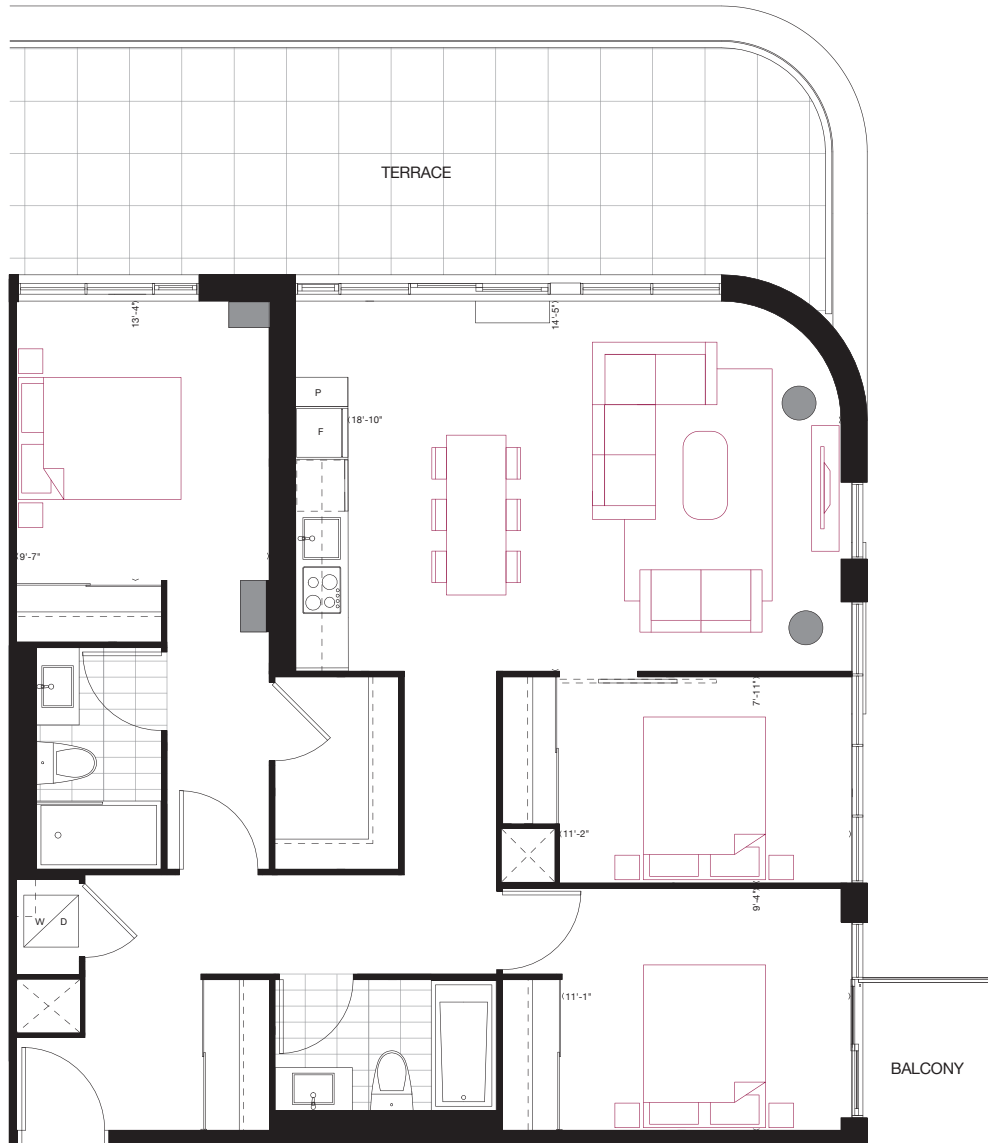

E2

3 BEDROOM
1,055 sq.ft.
270 sq.ft. Terrace + 30 sq.ft Balcony

FLOOR 3

Furniture not included. Actual floor area may differ from stated floor area; see APS for details. Keyplans are for location only. Suite numbering and balcony locations may change between floors. Floorplans may be mirrored in building. All prices, sizes and specifications are subject to change without notice. E.&O.E

reina