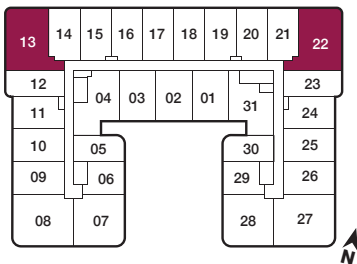

E3

3 BEDROOM
1,175 sq.ft.
 Balcony 60 sq. ft
 Balcony 82 sq ft (ALT)

FLOORS 3-7 / FLOOR 3 SHOWN

Furniture not included. Actual floor area may differ from stated floor area; see APS for details. Keyplans are for location only. Suite numbering and balcony locations may change between floors. Floorplans may be mirrored in building. All prices, sizes and specifications are subject to change without notice. E.&O.E