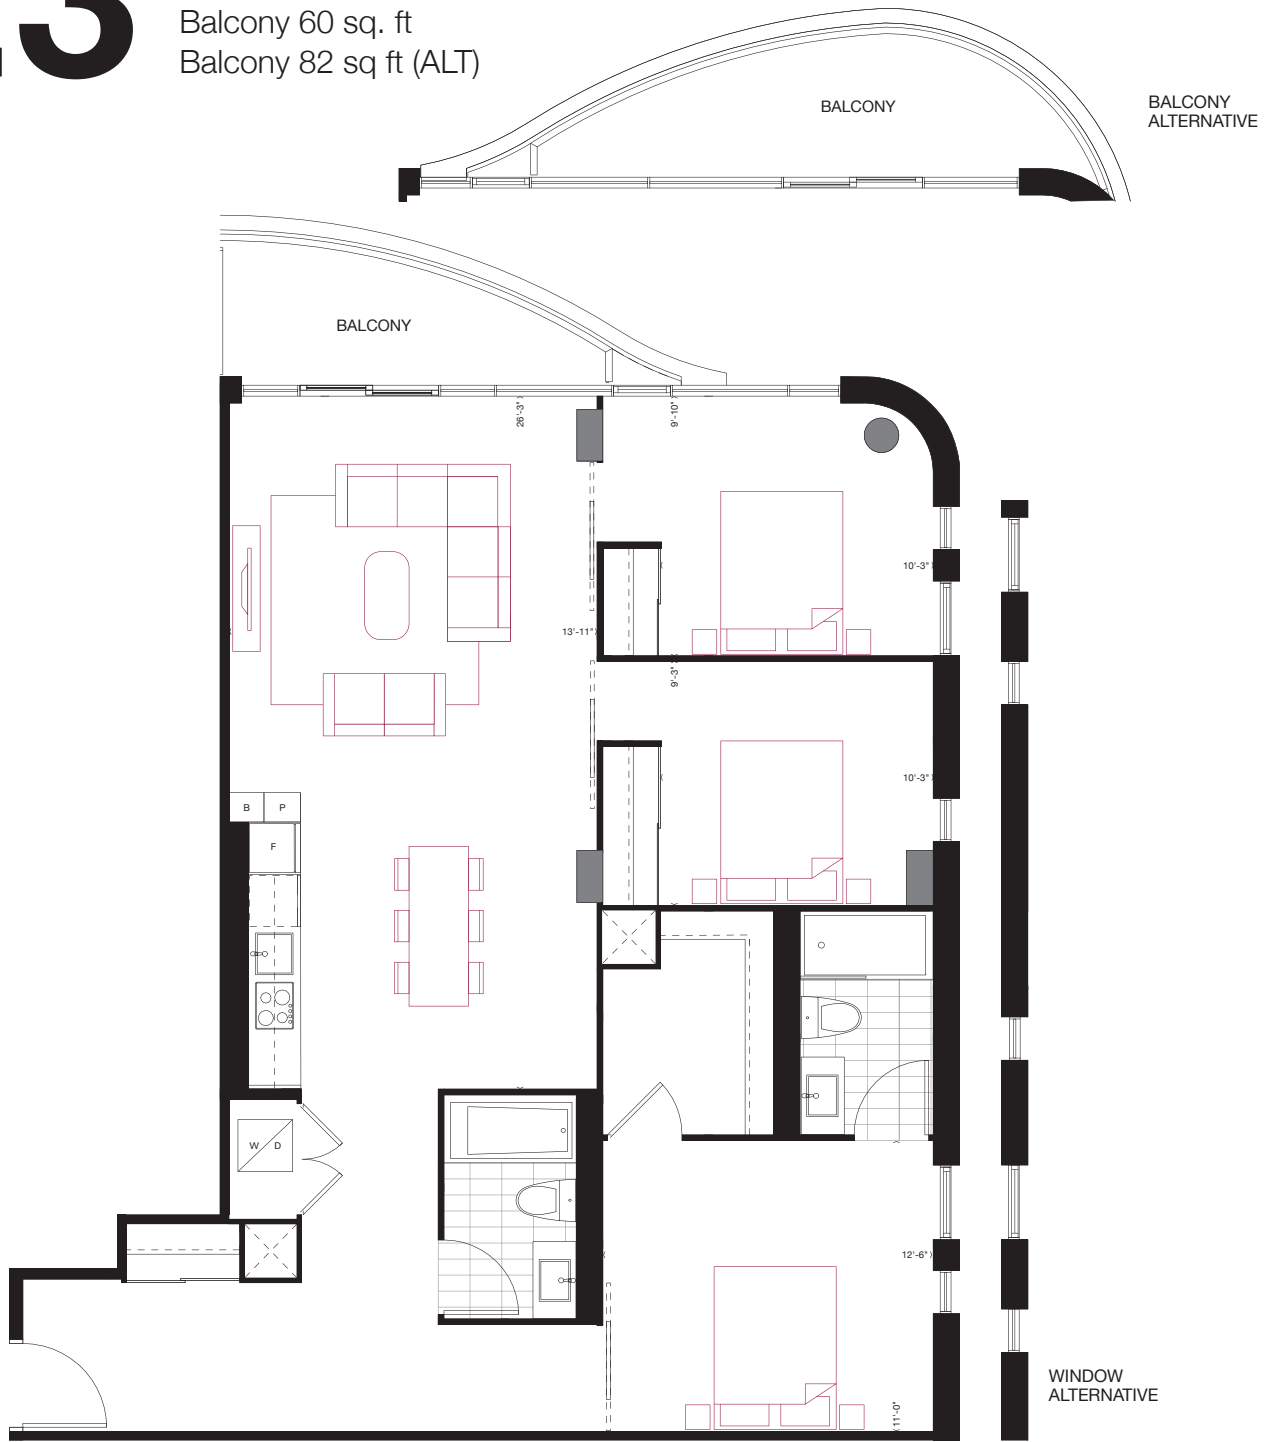

E3

3 BEDROOM
1,175 sq.ft.
 Balcony 60 sq. ft
 Balcony 82 sq ft (ALT)

FLOORS 3-7 / FLOOR 3 SHOWN

Furniture not included. Actual floor area may differ from stated floor area; see APS for details. Keyplans are for location only. Suite numbering and balcony locations may change between floors. Floorplans may be mirrored in building. All prices, sizes and specifications are subject to change without notice. E.&O.E