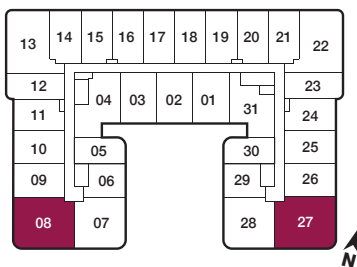

E6

3 BEDROOM + DEN
1,320 sq.ft.
 325 sq.ft. Terrace + 45 sq.ft Balcony

FLOOR 3

Furniture not included. Actual floor area may differ from stated floor area; see APS for details. Keyplans are for location only. Suite numbering and balcony locations may change between floors. Floorplans may be mirrored in building. All prices, sizes and specifications are subject to change without notice. E.&O.E

reina