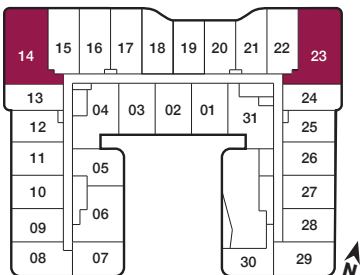

E7

3 BEDROOM
1,355 sq.ft.

FLOOR 2

Furniture not included. Actual floor area may differ from stated floor area; see APS for details. Keyplans are for location only. Suite numbering and balcony locations may change between floors. Floorplans may be mirrored in building. All prices, sizes and specifications are subject to change without notice. E.&O.E

reina