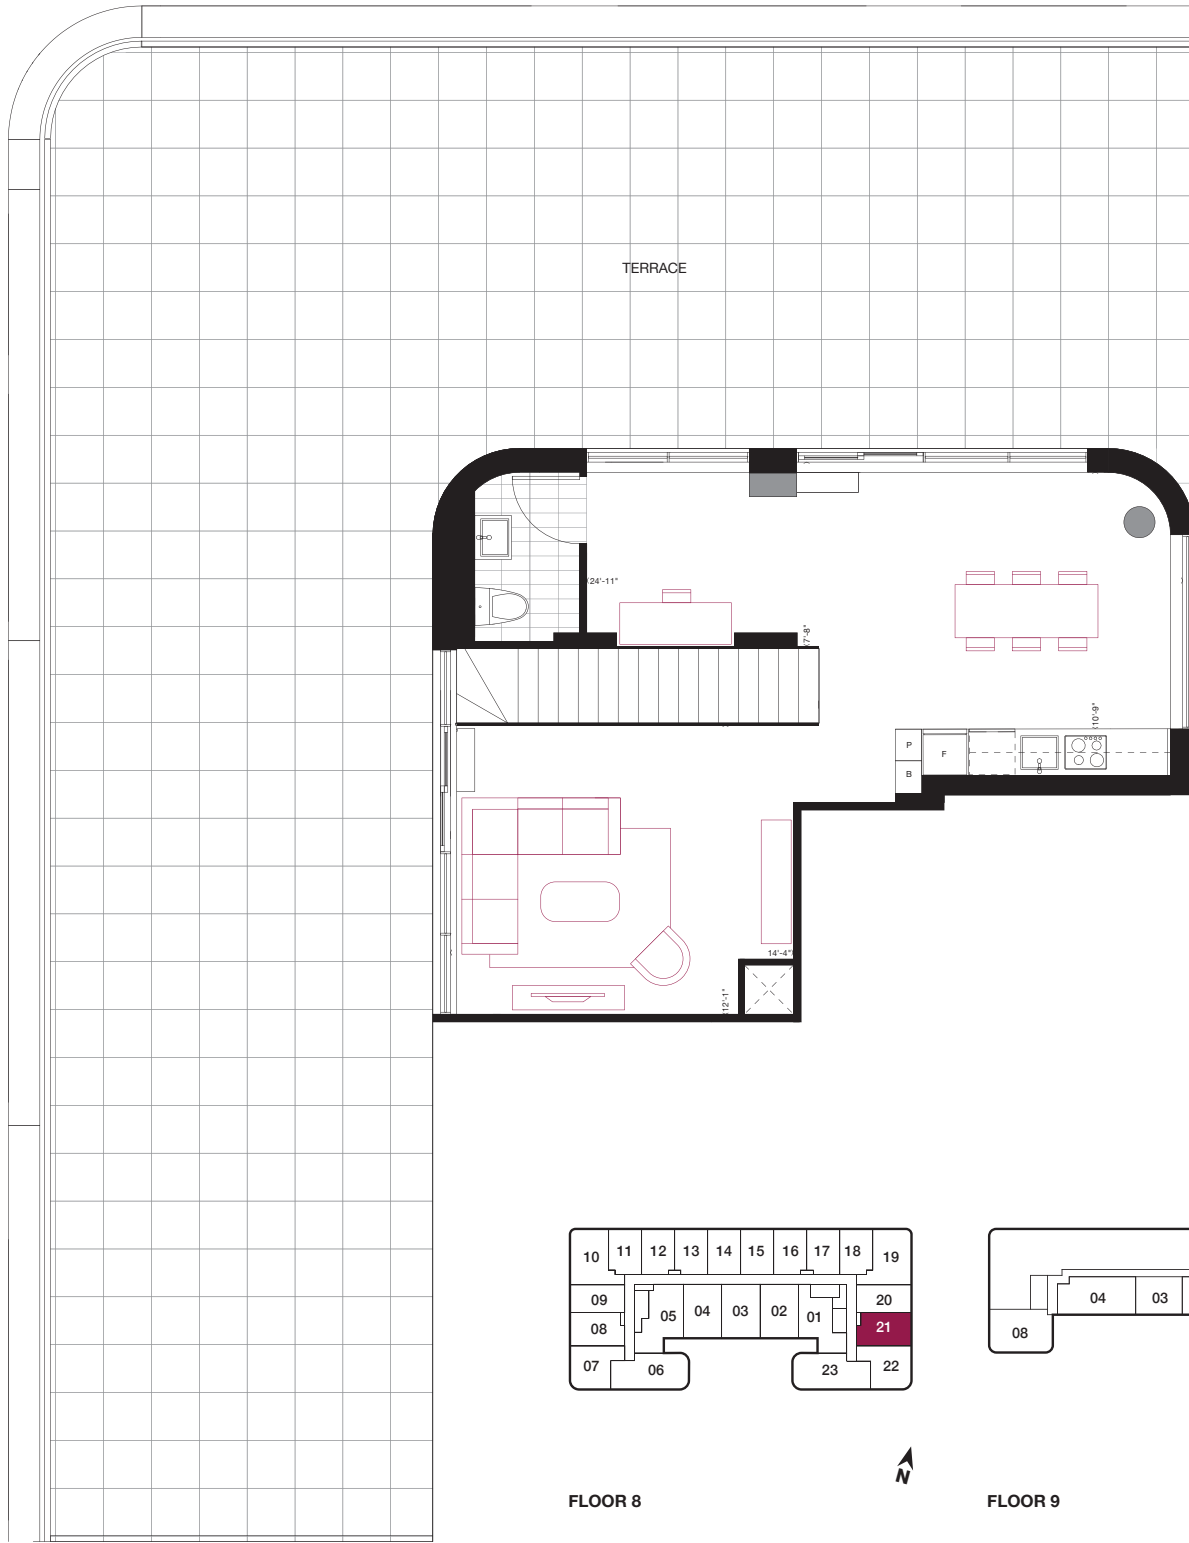

# G2

2 BEDROOM + DEN  
**1,275 sq.ft. (660 sq.ft. lower + 615 sq.ft. upper)**  
 1,575 sq.ft. Terrace

**LOWER**

FLOOR 8

FLOOR 9

Furniture not included. Actual floor area may differ from stated floor area; see APS for details. Keyplans are for location only. Suite numbering and balcony locations may change between floors. Floorplans may be mirrored in building. All prices, sizes and specifications are subject to change without notice. E.&O.E

reina

# G2

2 BEDROOM + DEN  
1,275 sq.ft. (660 sq.ft. lower + 615 sq.ft. upper)  
1,575 sq.ft. Terrace

## UPPER

FLOOR 8

FLOOR 9

Furniture not included. Actual floor area may differ from stated floor area; see APS for details. Keyplans are for location only. Suite numbering and balcony locations may change between floors. Floorplans may be mirrored in building. All prices, sizes and specifications are subject to change without notice. E.&O.E