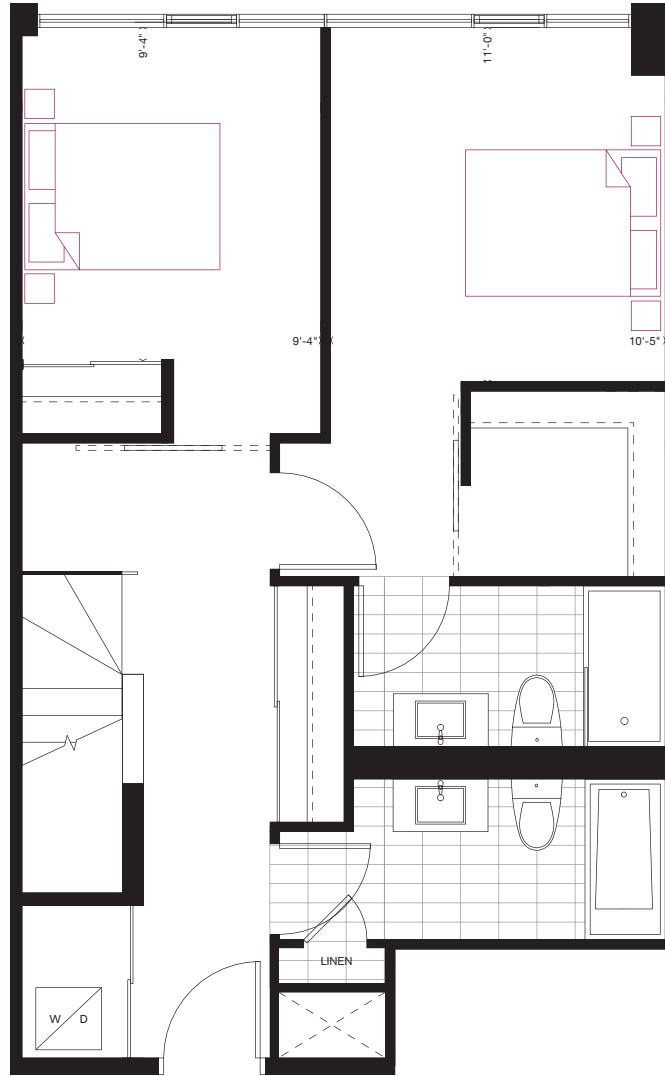

# G2

2 BEDROOM + DEN  
**1,275 sq.ft. (660 sq.ft. lower + 615 sq.ft. upper)**  
 1,575 sq.ft. Terrace

**LOWER**

FLOOR 8

FLOOR 9

Furniture not included. Actual floor area may differ from stated floor area; see APS for details. Keyplans are for location only. Suite numbering and balcony locations may change between floors. Floorplans may be mirrored in building. All prices, sizes and specifications are subject to change without notice. E.&O.E

reina

# G2

2 BEDROOM + DEN  
1,275 sq.ft. (660 sq.ft. lower + 615 sq.ft. upper)  
1,575 sq.ft. Terrace

## UPPER

FLOOR 8

FLOOR 9

Furniture not included. Actual floor area may differ from stated floor area; see APS for details. Keyplans are for location only. Suite numbering and balcony locations may change between floors. Floorplans may be mirrored in building. All prices, sizes and specifications are subject to change without notice. E.&O.E