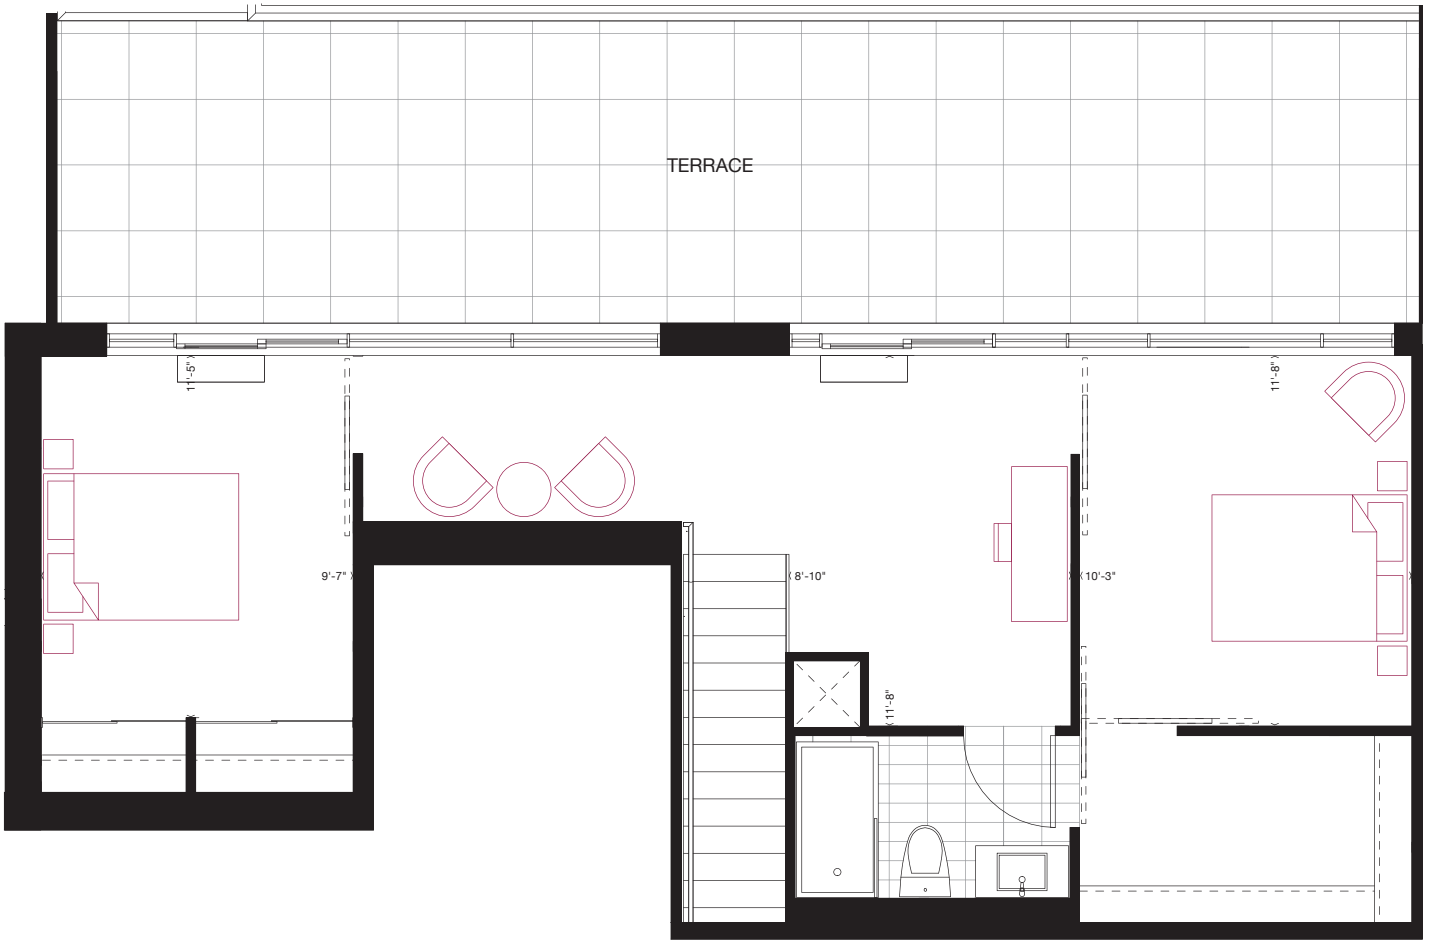

G4

3 BEDROOM + DEN
1,450 sq.ft. (765 sq.ft. lower + 685 sq.ft. upper)
65 sq.ft. Balcony + 315 sq.ft. Terrace

UPPER

FLOOR 8

FLOOR 9

Furniture not included. Actual floor area may differ from stated floor area; see APS for details. Keyplans are for location only. Suite numbering and balcony locations may change between floors. Floorplans may be mirrored in building. All prices, sizes and specifications are subject to change without notice. E.&O.E

reina