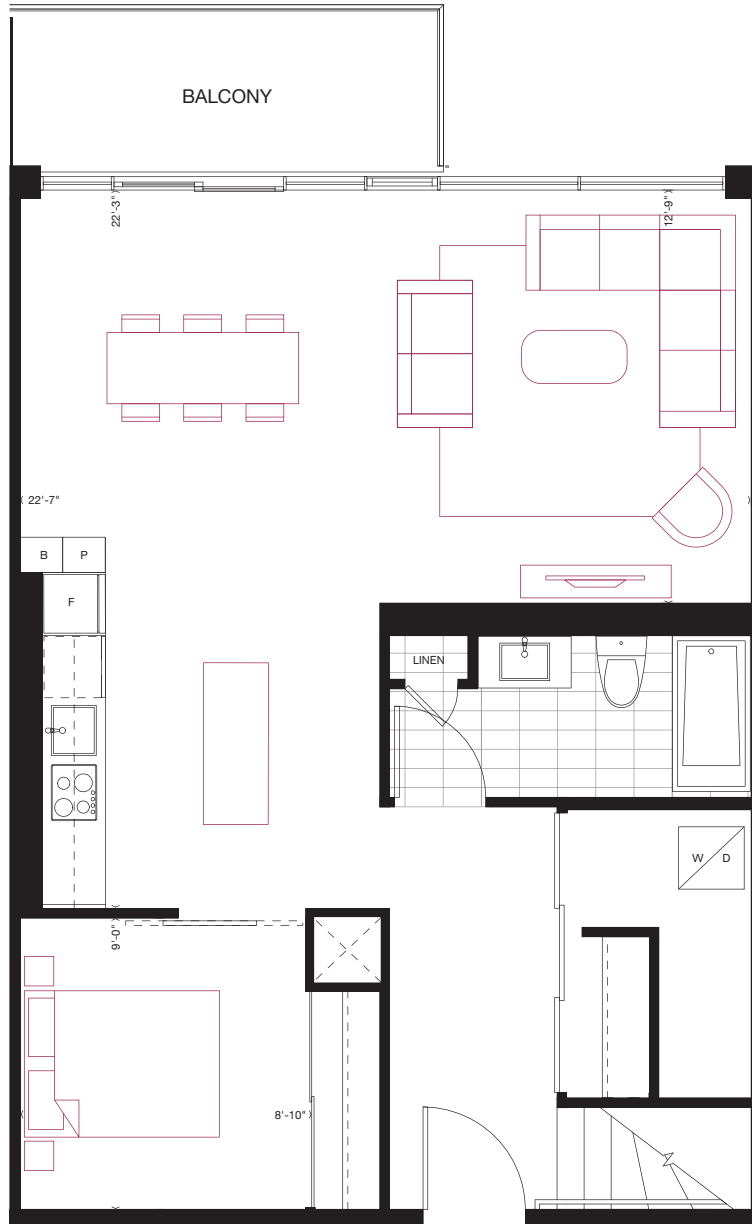

# G4

3 BEDROOM + DEN  
**1,450 sq.ft. (765 sq.ft. lower + 685 sq.ft. upper)**  
 65 sq.ft. Balcony + 315 sq.ft. Terrace

**LOWER**

FLOOR 8

FLOOR 9

Furniture not included. Actual floor area may differ from stated floor area; see APS for details. Keyplans are for location only. Suite numbering and balcony locations may change between floors. Floorplans may be mirrored in building. All prices, sizes and specifications are subject to change without notice. E.&O.E

reina

# G4

3 BEDROOM + DEN  
1,450 sq.ft. (765 sq.ft. lower + 685 sq.ft. upper)  
65 sq.ft. Balcony + 315 sq.ft. Terrace

## UPPER

FLOOR 8

FLOOR 9

Furniture not included. Actual floor area may differ from stated floor area; see APS for details. Keyplans are for location only. Suite numbering and balcony locations may change between floors. Floorplans may be mirrored in building. All prices, sizes and specifications are subject to change without notice. E.&O.E